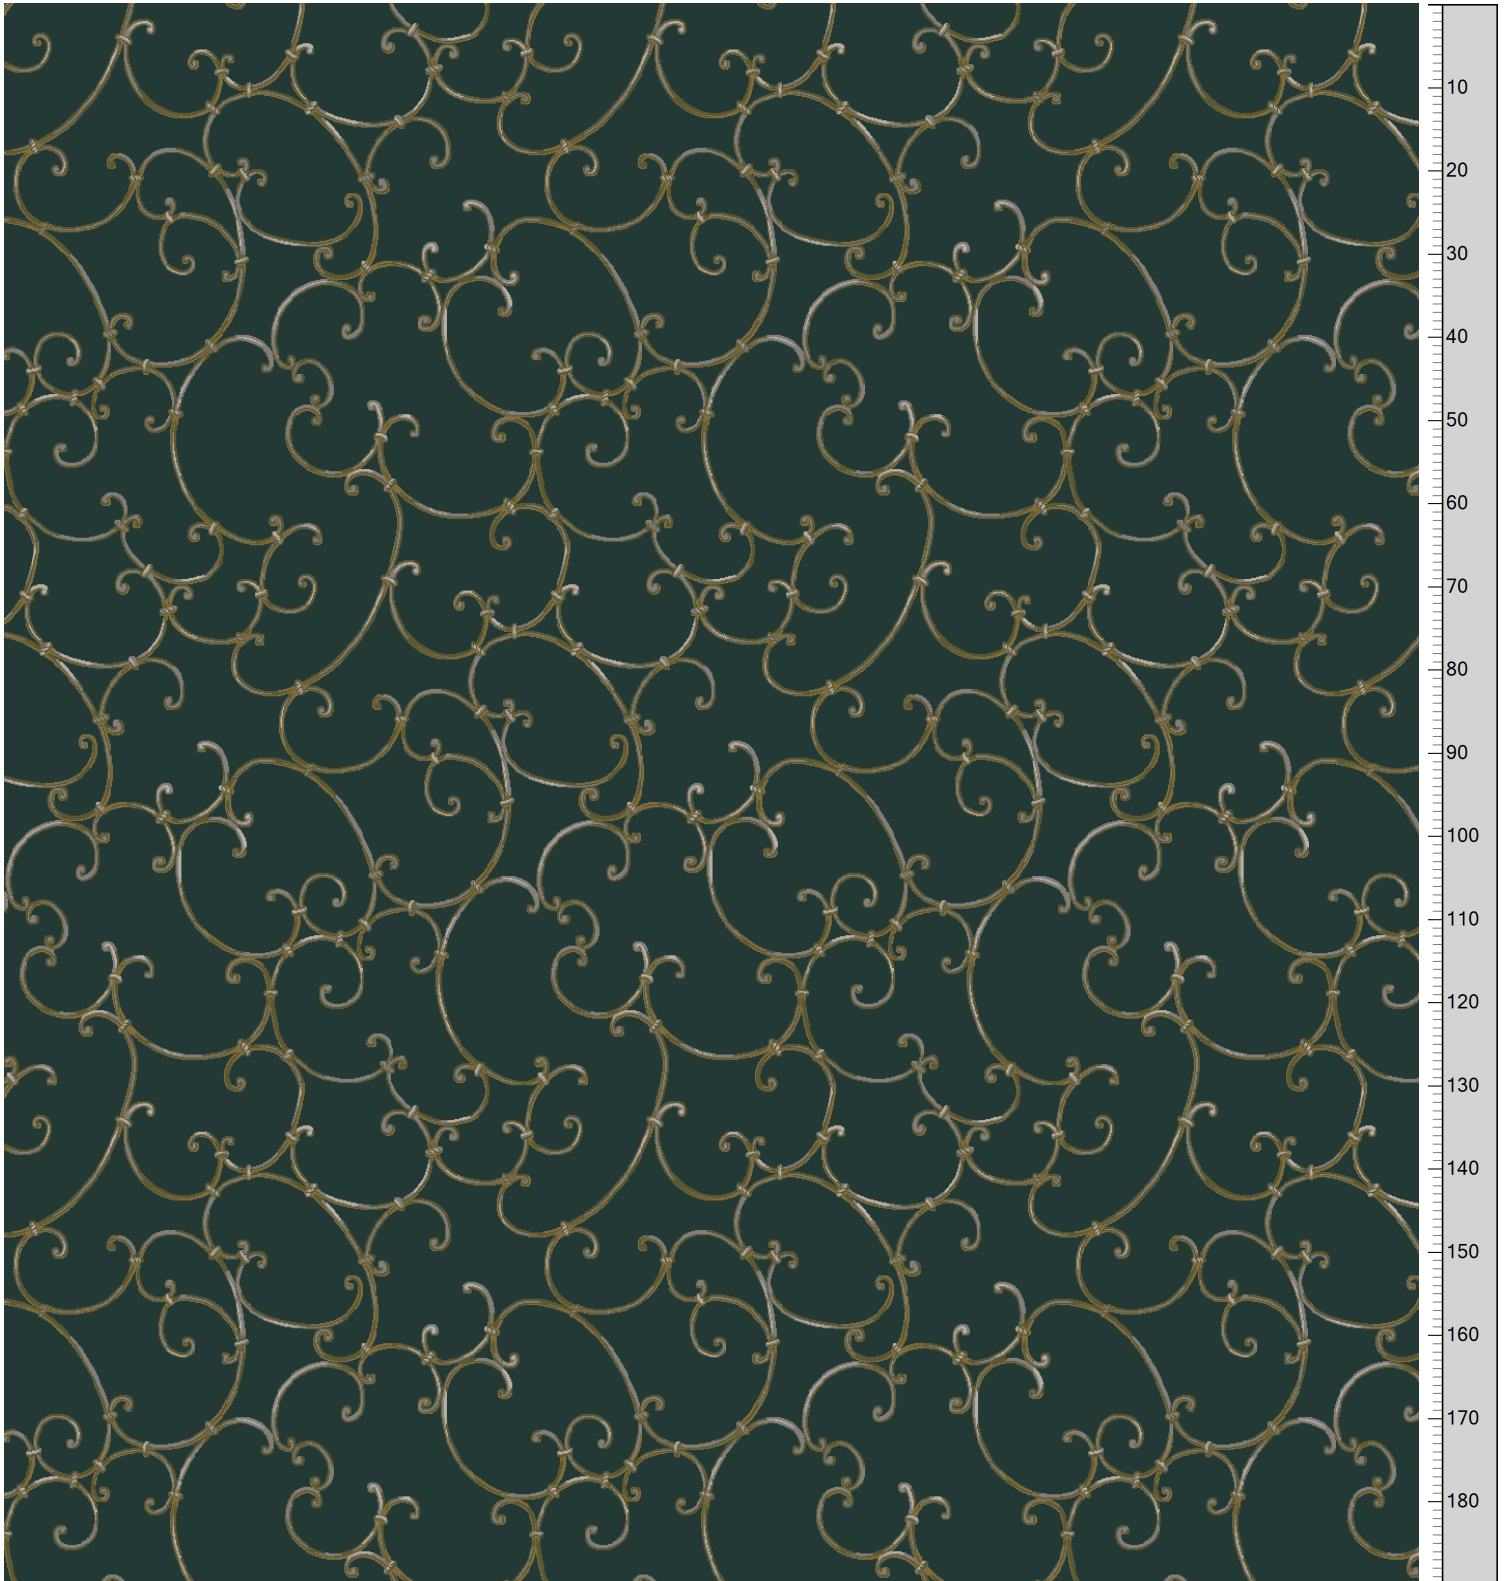

Design: RF5500440
Version: EF80816-5

Date: 13-MAR-2018 pnp
Copyright: egetaepper a/s - pia
Approved by:

ege

DOK. F0011

IRON GATE - CLASSIC
REP. 130 X 130 CM.C OL. K5500

Repeat: X=130.0cm Y=130.0cm (Size Shown: X=173.23cm Y=189.87cm)

K40506 K5500-6 84.16%	5500AC39 Accent 39 7.50%	5500AC13 Accent 13 4.53%	5500AC38 Accent 38 2.94%	K40504 K5500-4 0.87%

ege

DOK. F0011