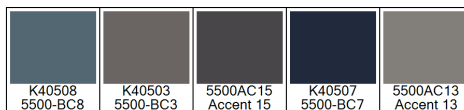

Design: RF5500431
Version: *EF80837-2*

Date: 14-JAN-2020 pnp
Copyright: egetaepper a/s - pia
Approved by:

CLASSIC - Versailles
Standard Palette 5500

Colors are approximation only. Physical sample must be approved for ordering.
Copyright: egetaepper a/s - pia