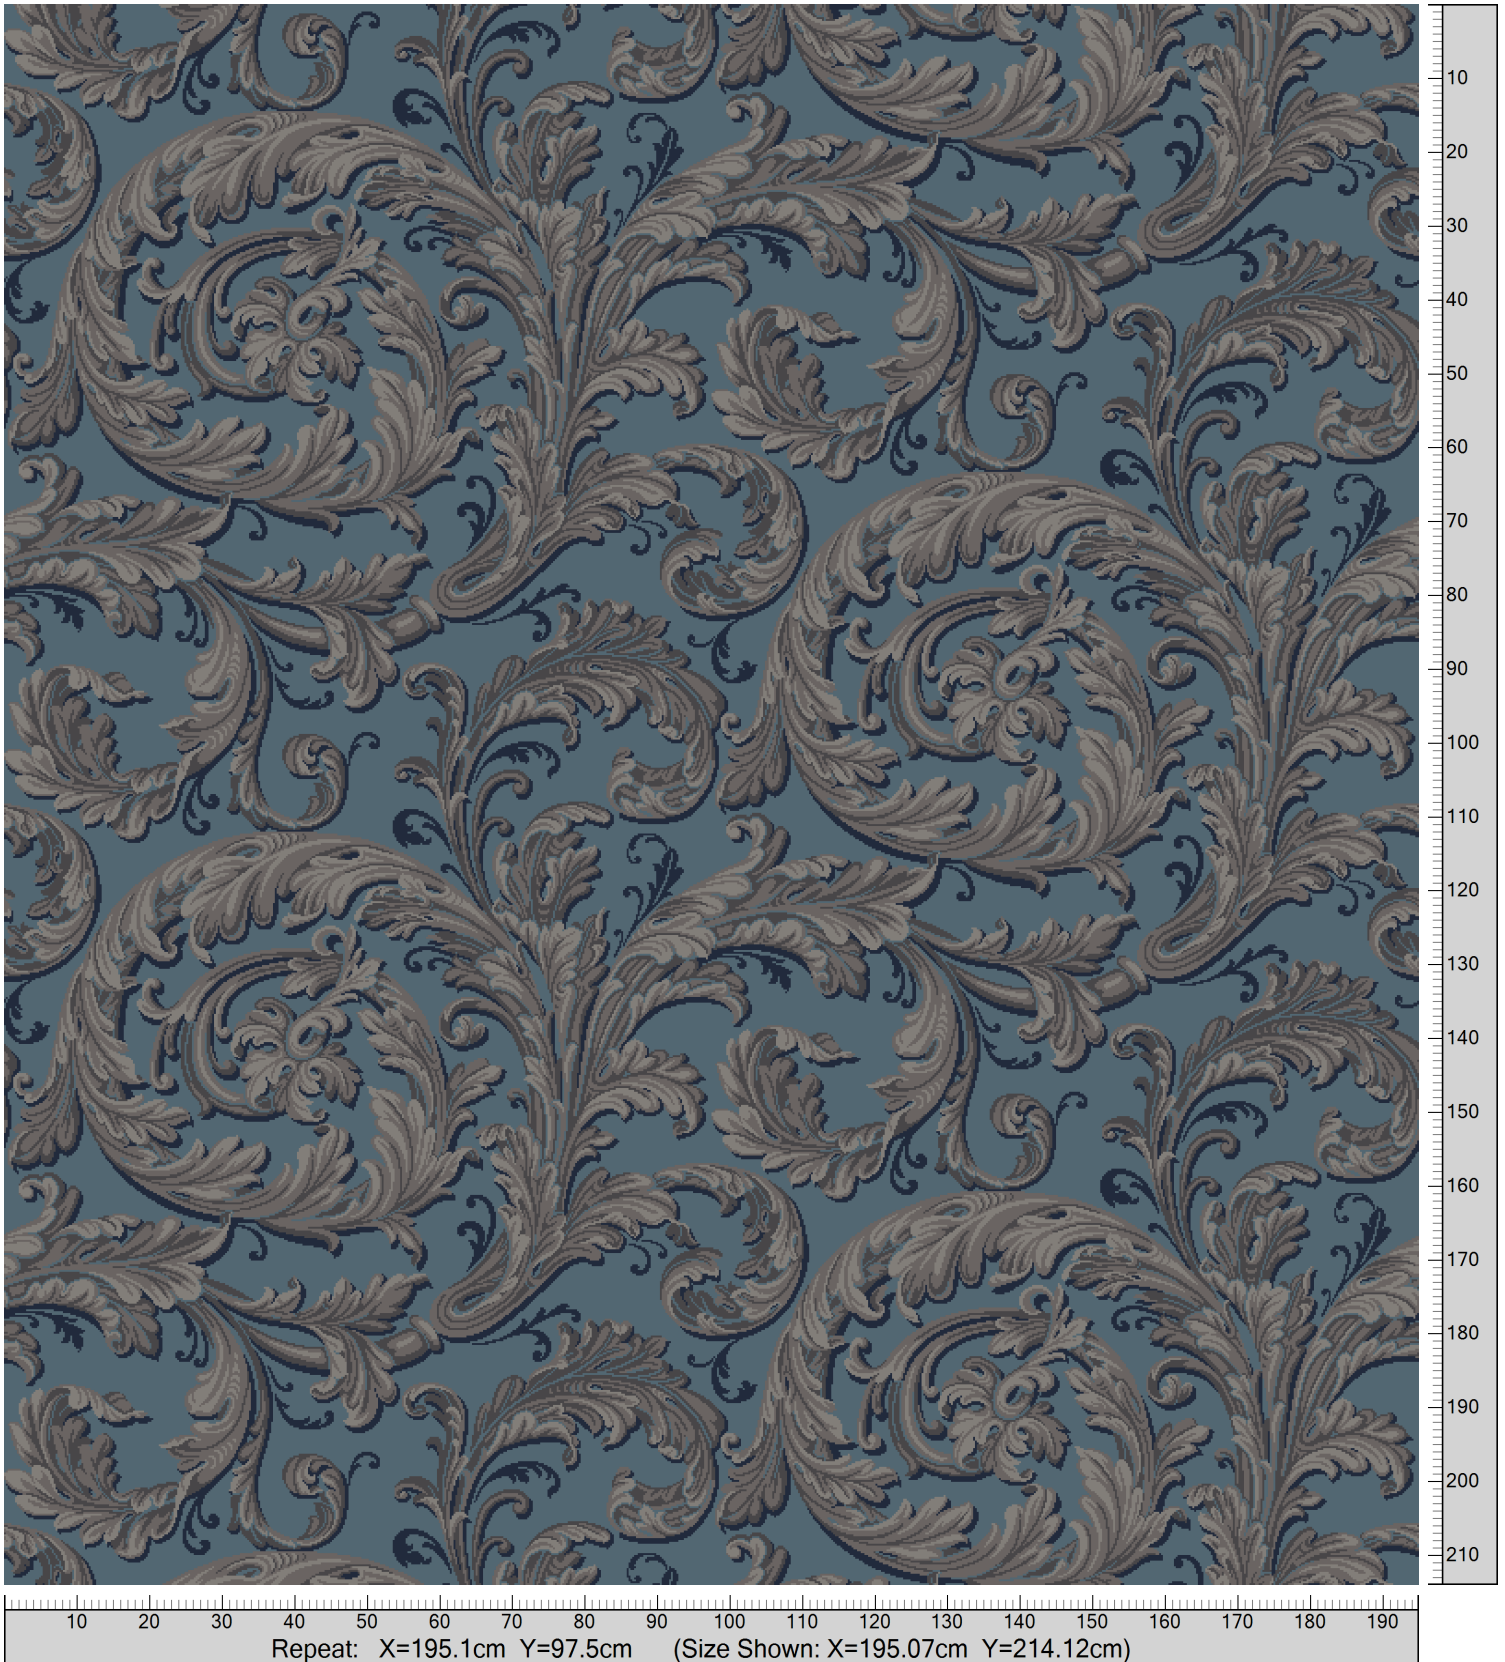

Design: RF5500431
Version: *EF80837-2*

Date: 14-JAN-2020 pnp
Copyright: egetaepper a/s - pia
Approved by:

CLASSIC - Versailles
Standard Palette 5500

Colors are approximation only. Physical sample must be approved for ordering.
Copyright: egetaepper a/s - pia