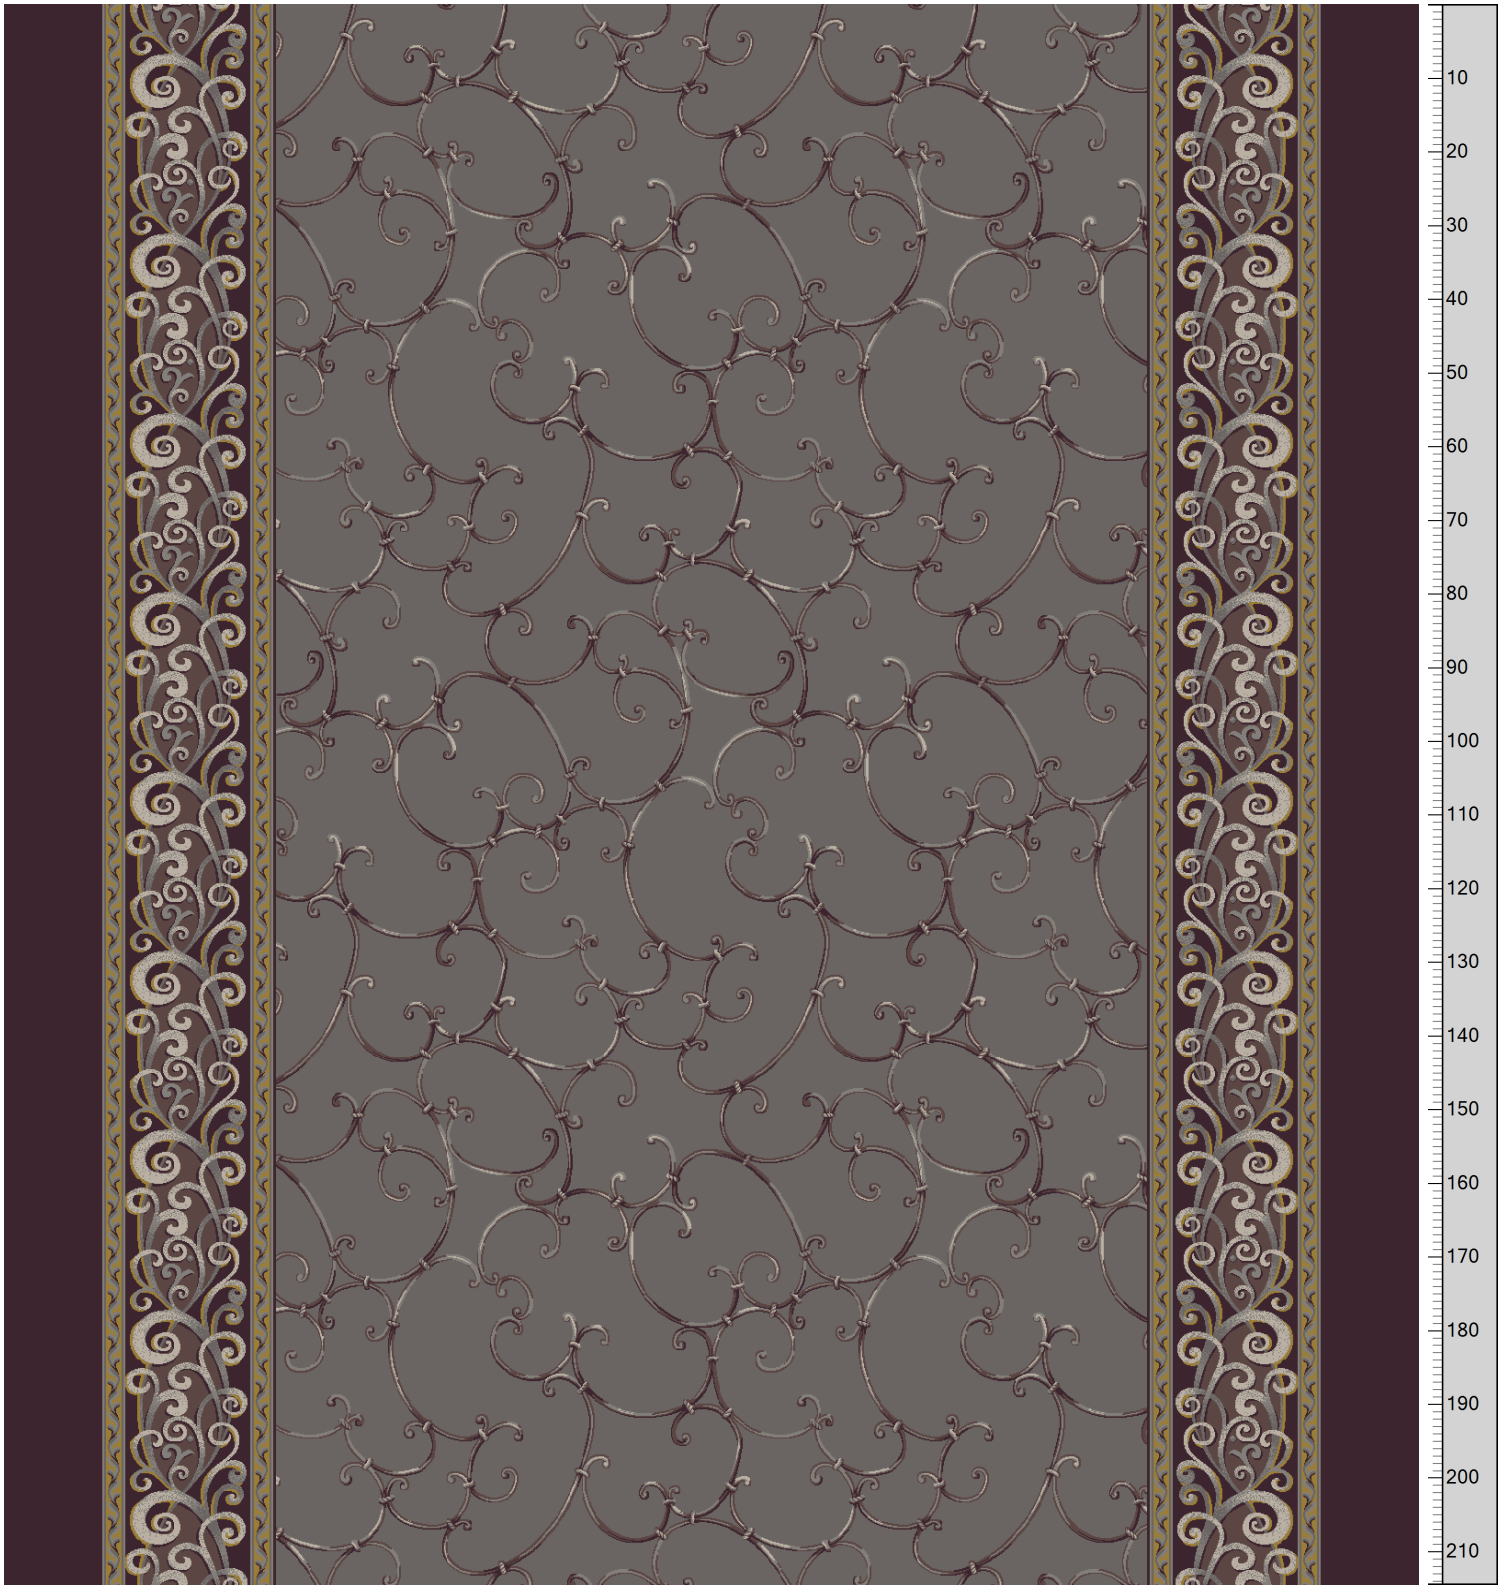

Design: RF5500416
Version: *EF80823-2*

Date: 8-JAN-2020 pnp
Copyright: egetaepper a/s - pia
Approved by:

CLASSIC - Mucha Corridor
Standard Palette 5500

Repeat: X=195.6cm Y=390.1cm (Size Shown: X=195.58cm Y=214.63cm)