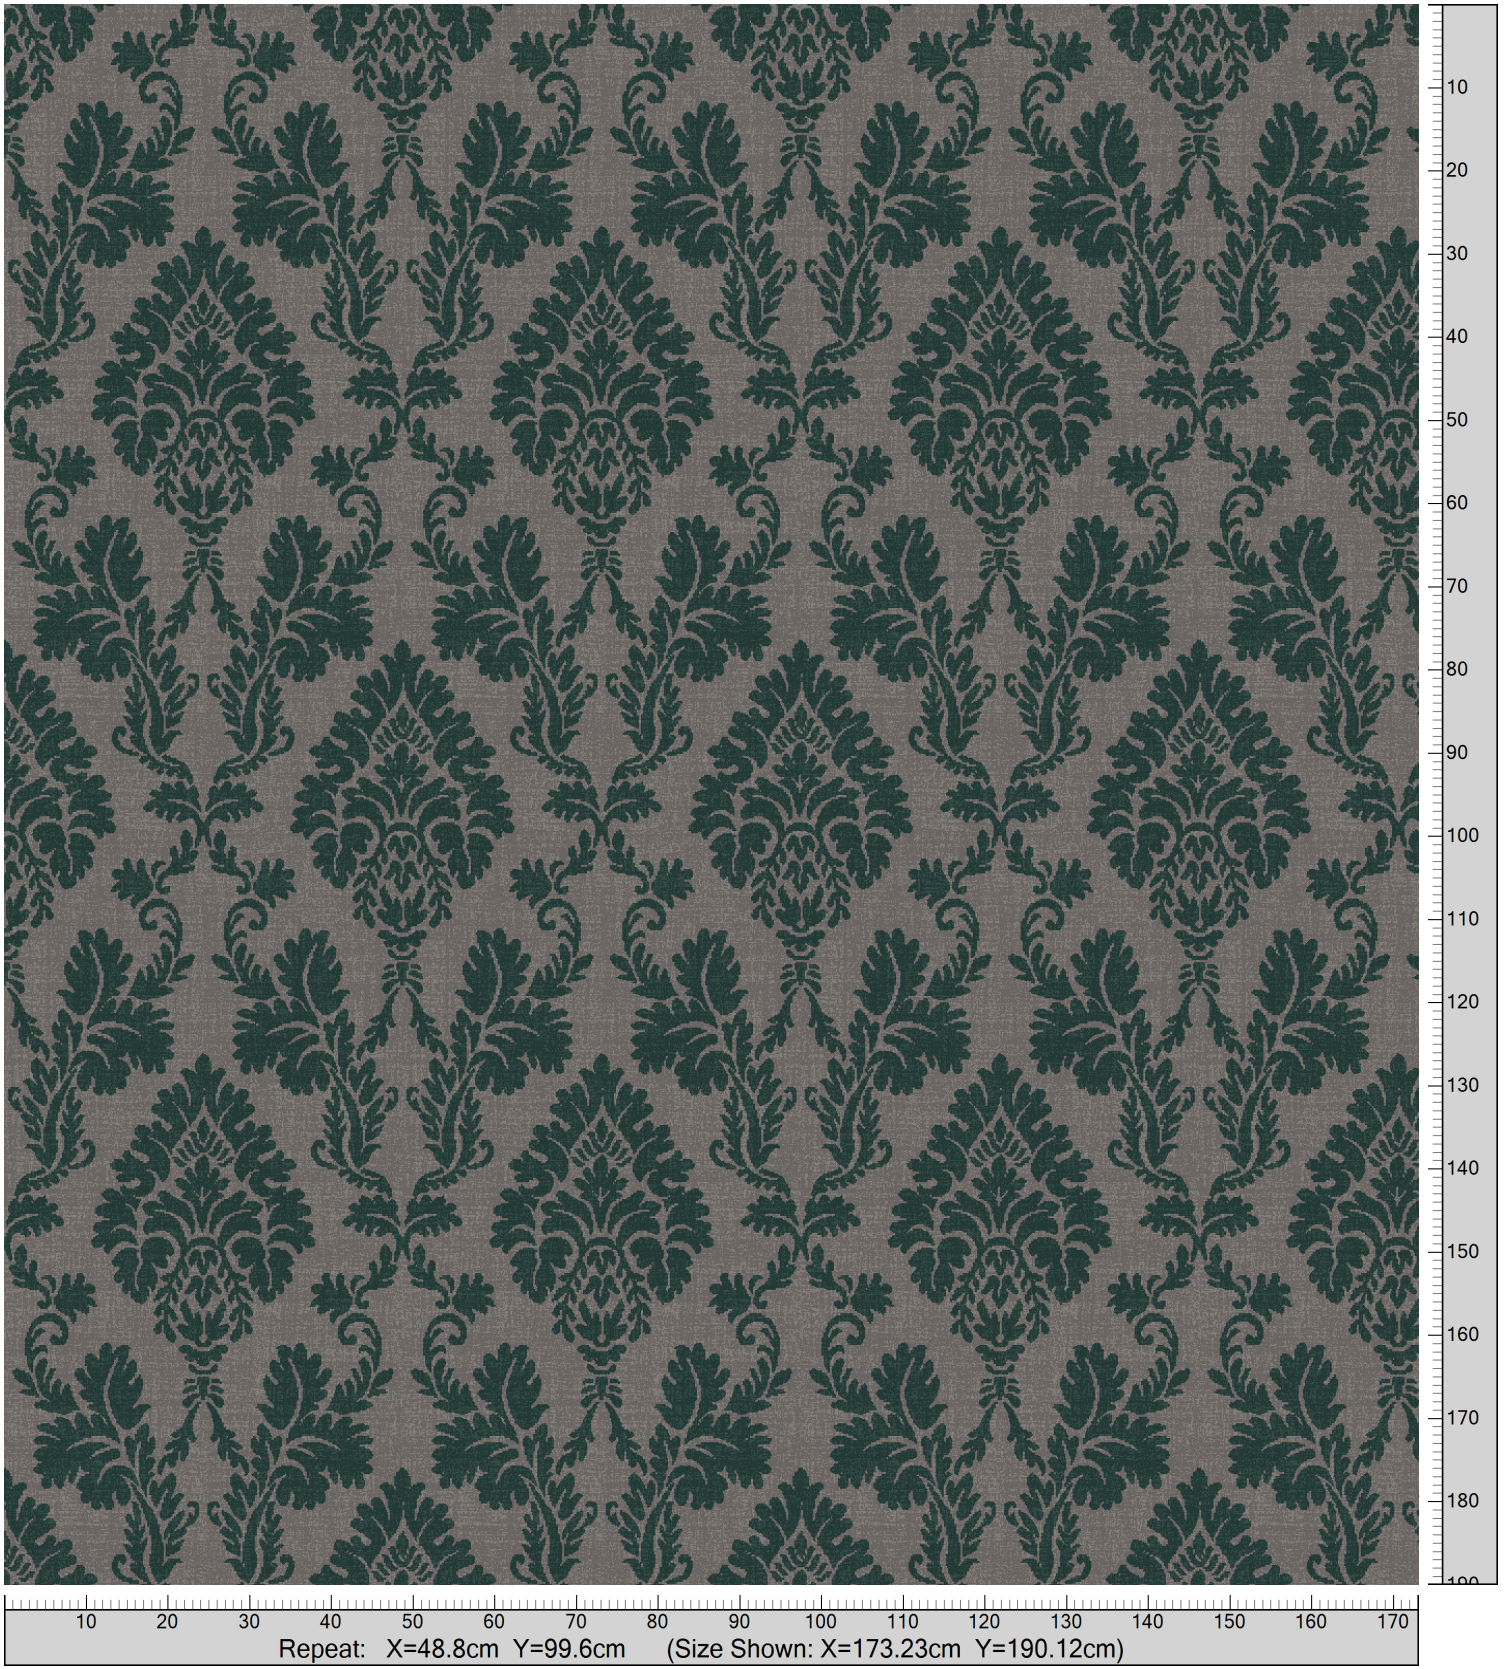

Design: RF5500412  
Version: \*EF80807-3\*

Date: 8-JAN-2020 pnp  
Copyright: egetaepper a/s - pia  
Approved by:

CLASSIC - Indian Damask  
Standard Palette 5500

Repeat: X=48.8cm Y=99.6cm (Size Shown: X=173.23cm Y=190.12cm)

@-0	A-1	B-2	C-3	D-4	E-5
0-0-0	5500AC13 Accent 13	K40503 5500-BC3	0-0-0	5500AC45 Accent 45	K40506 5500-BC6

Colors are approximation only. Physical sample must be approved for ordering.

Copyright: egetaepper a/s - pia