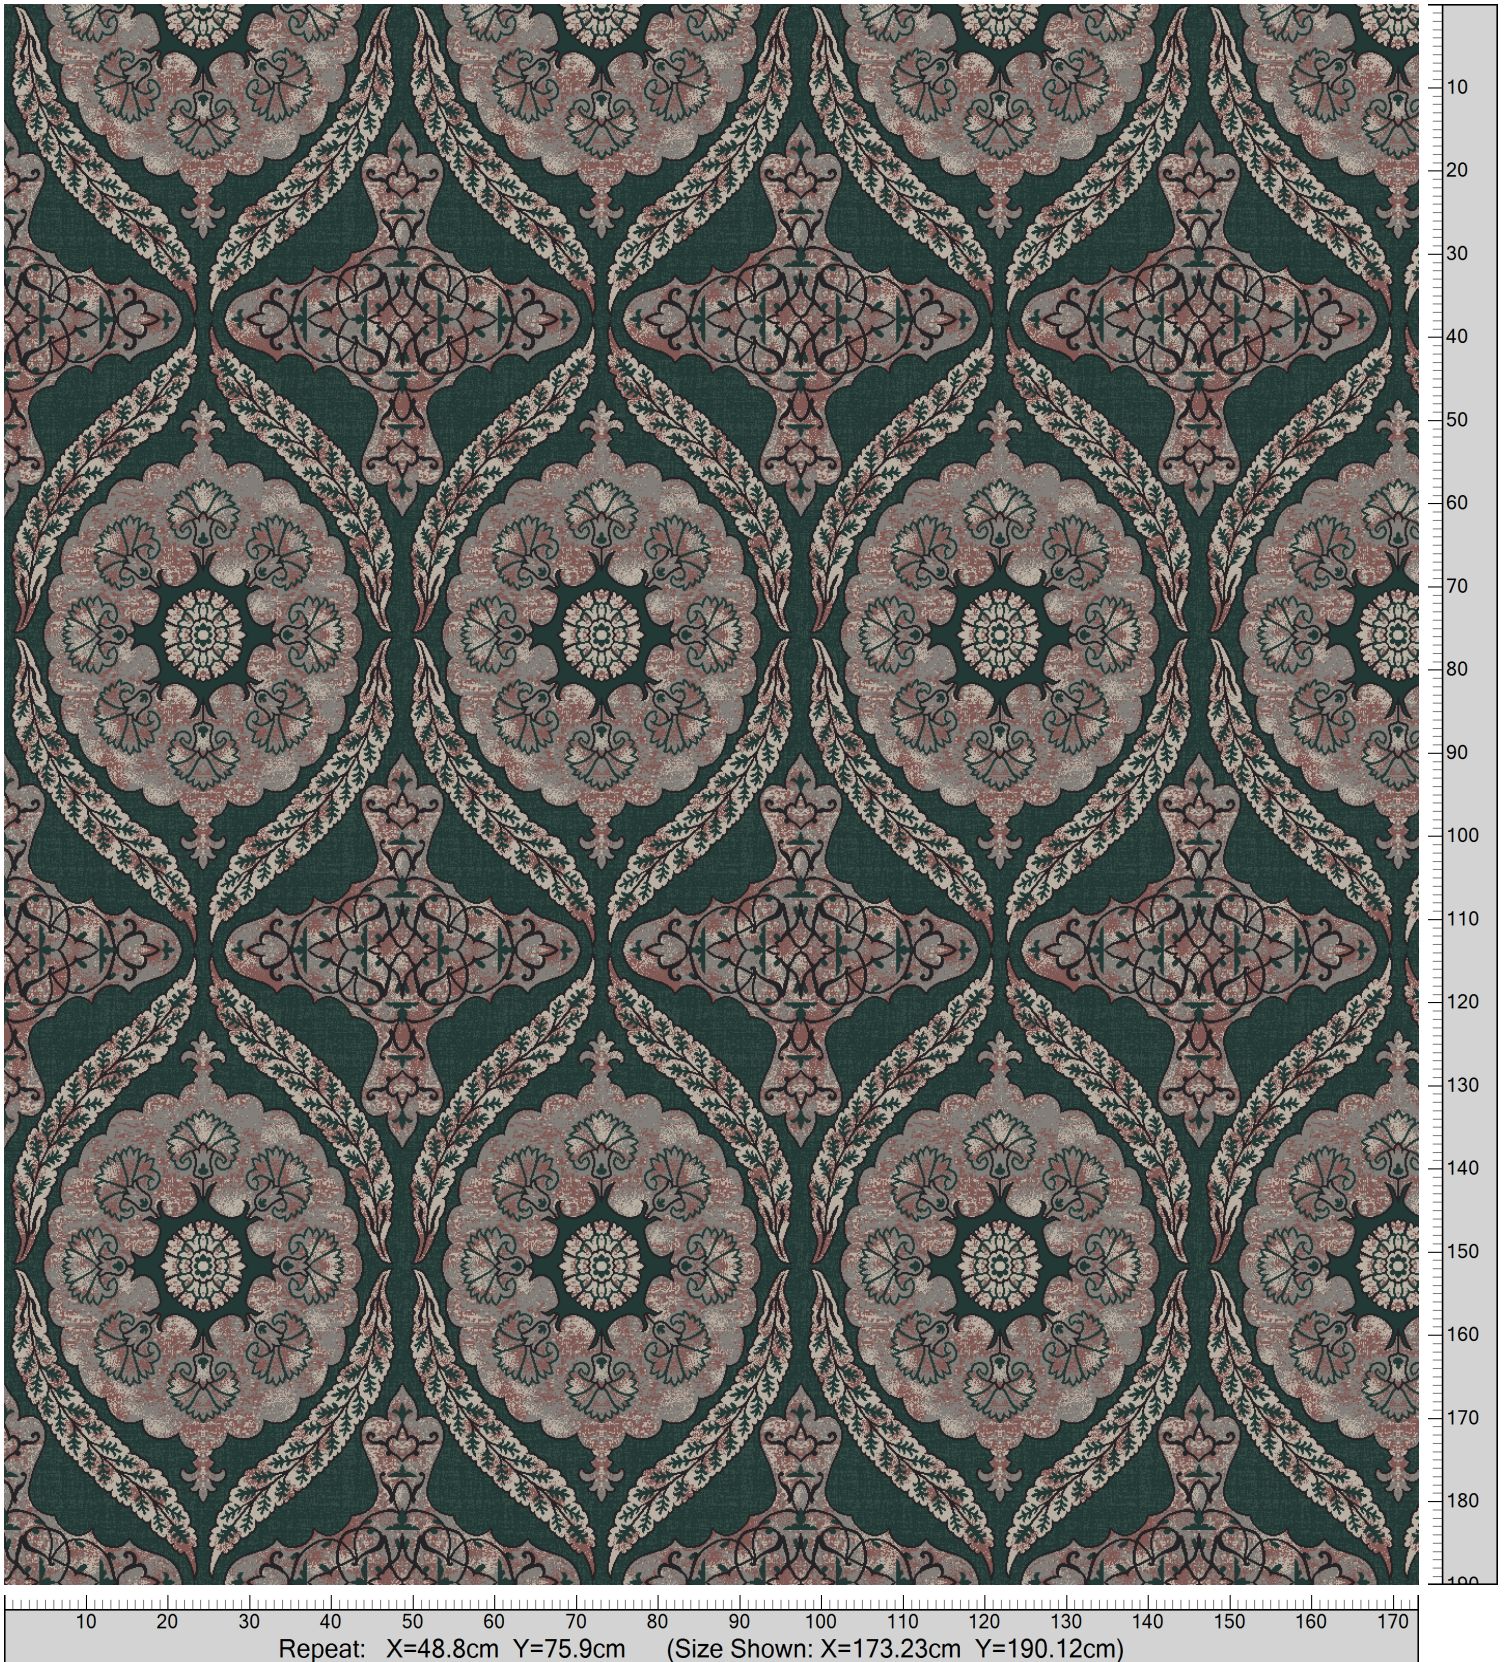

Design: RF5500410  
Version: \*EF80809-2\*

Date: 8-JAN-2020 pnp  
Copyright: egetaepper a/s - pia  
Approved by:

CLASSIC - Hyacinths & Carnation  
Standard Palette 5500

Colors are approximation only. Physical sample must be approved for ordering.  
Copyright: egetaepper a/s - pia