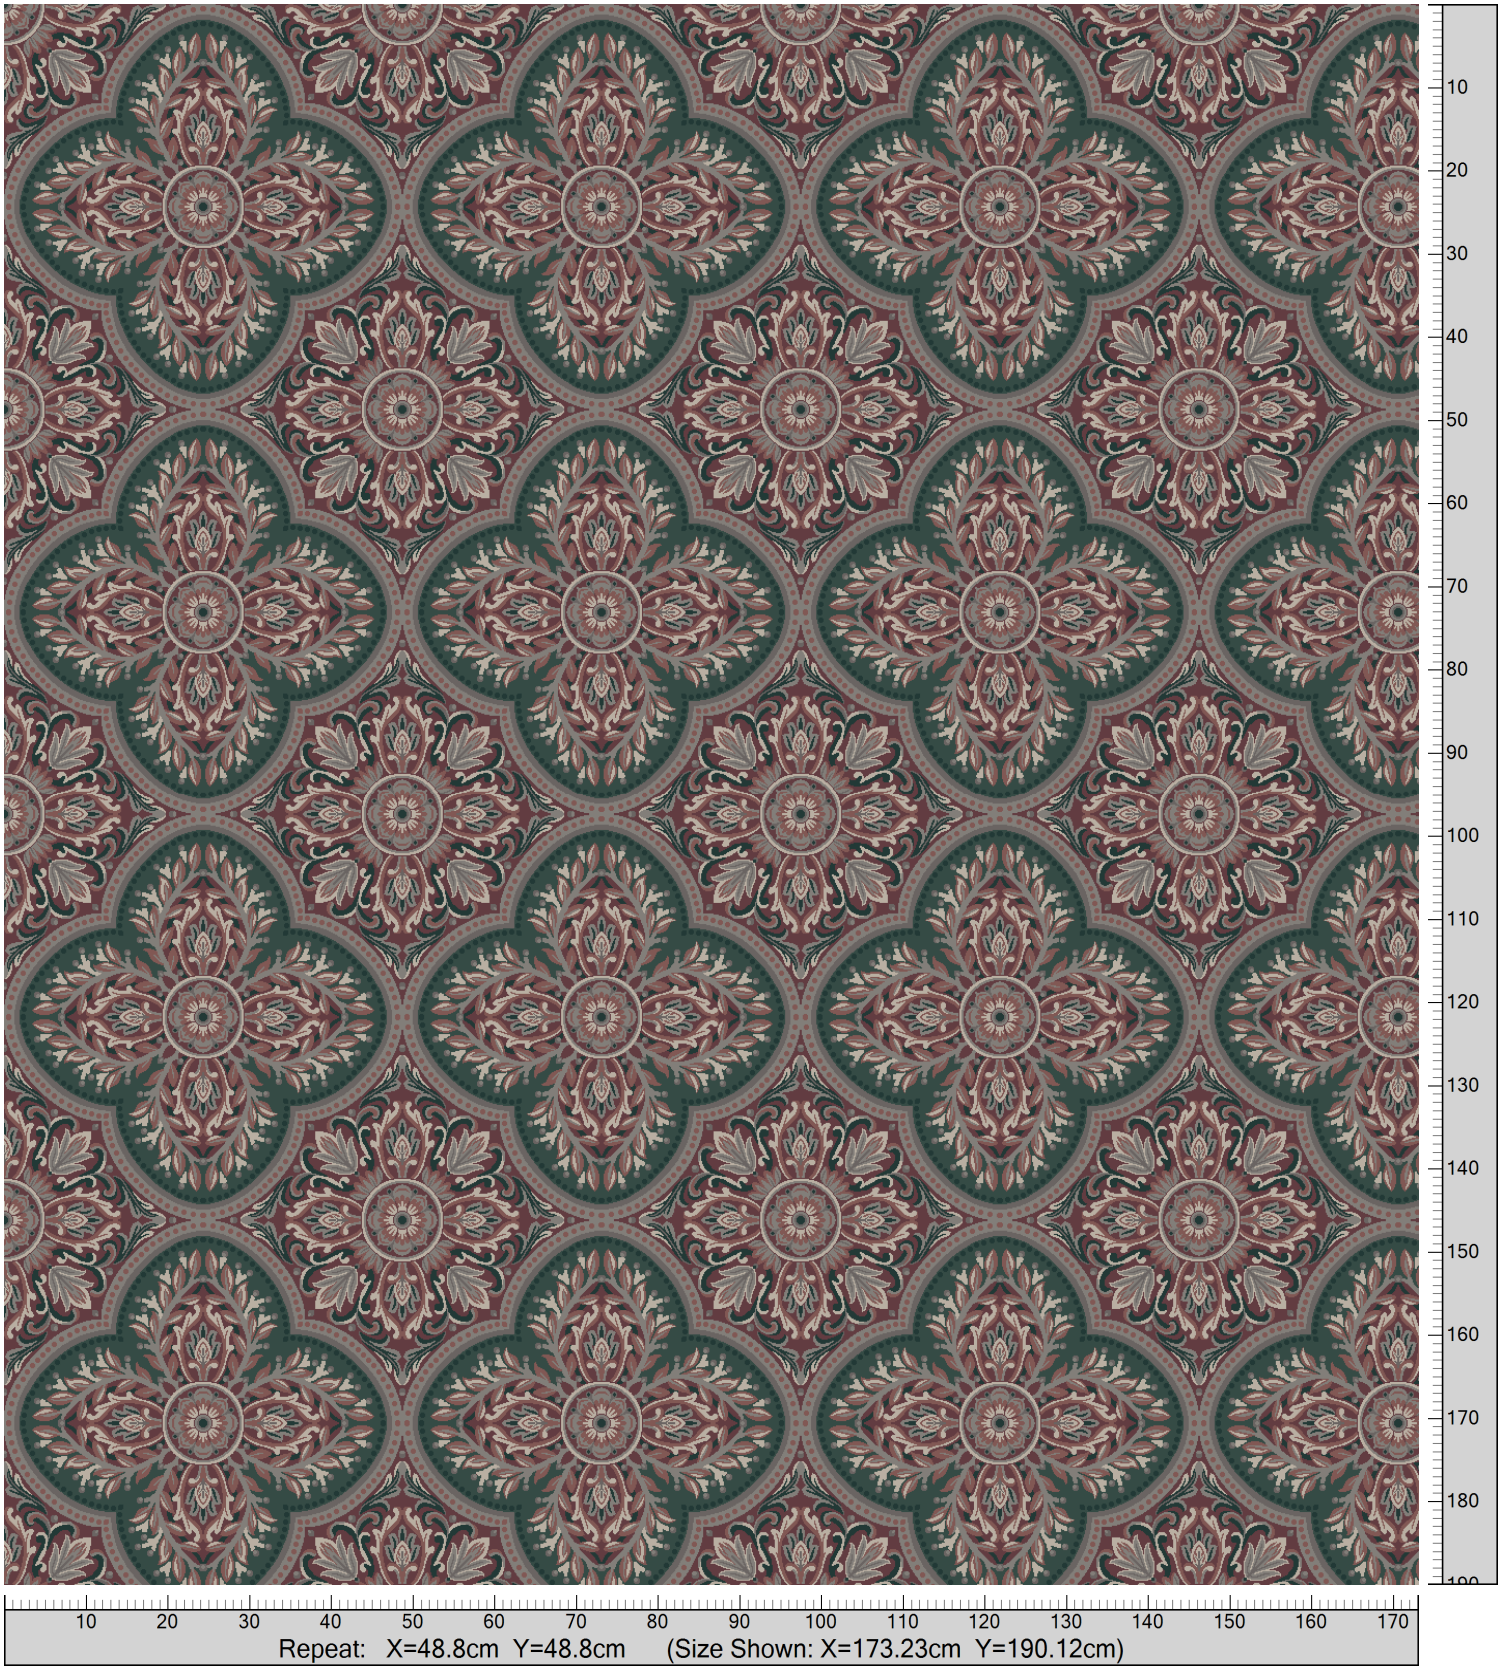

Design: RF5500409  
Version: \*EF80808-2\*

Date: 8-JAN-2020 pnp  
Copyright: egetaepper a/s - pia  
Approved by:

CLASSIC - Palace Garden  
Standard Palette 5500

5500AC51 Accent 51	K40503 5500-BC3	K40506 5500-BC6	K40504 5500-BC4	5500AC13 Accent 13	5500AC49 Accent 49	5500AC45 Accent 45