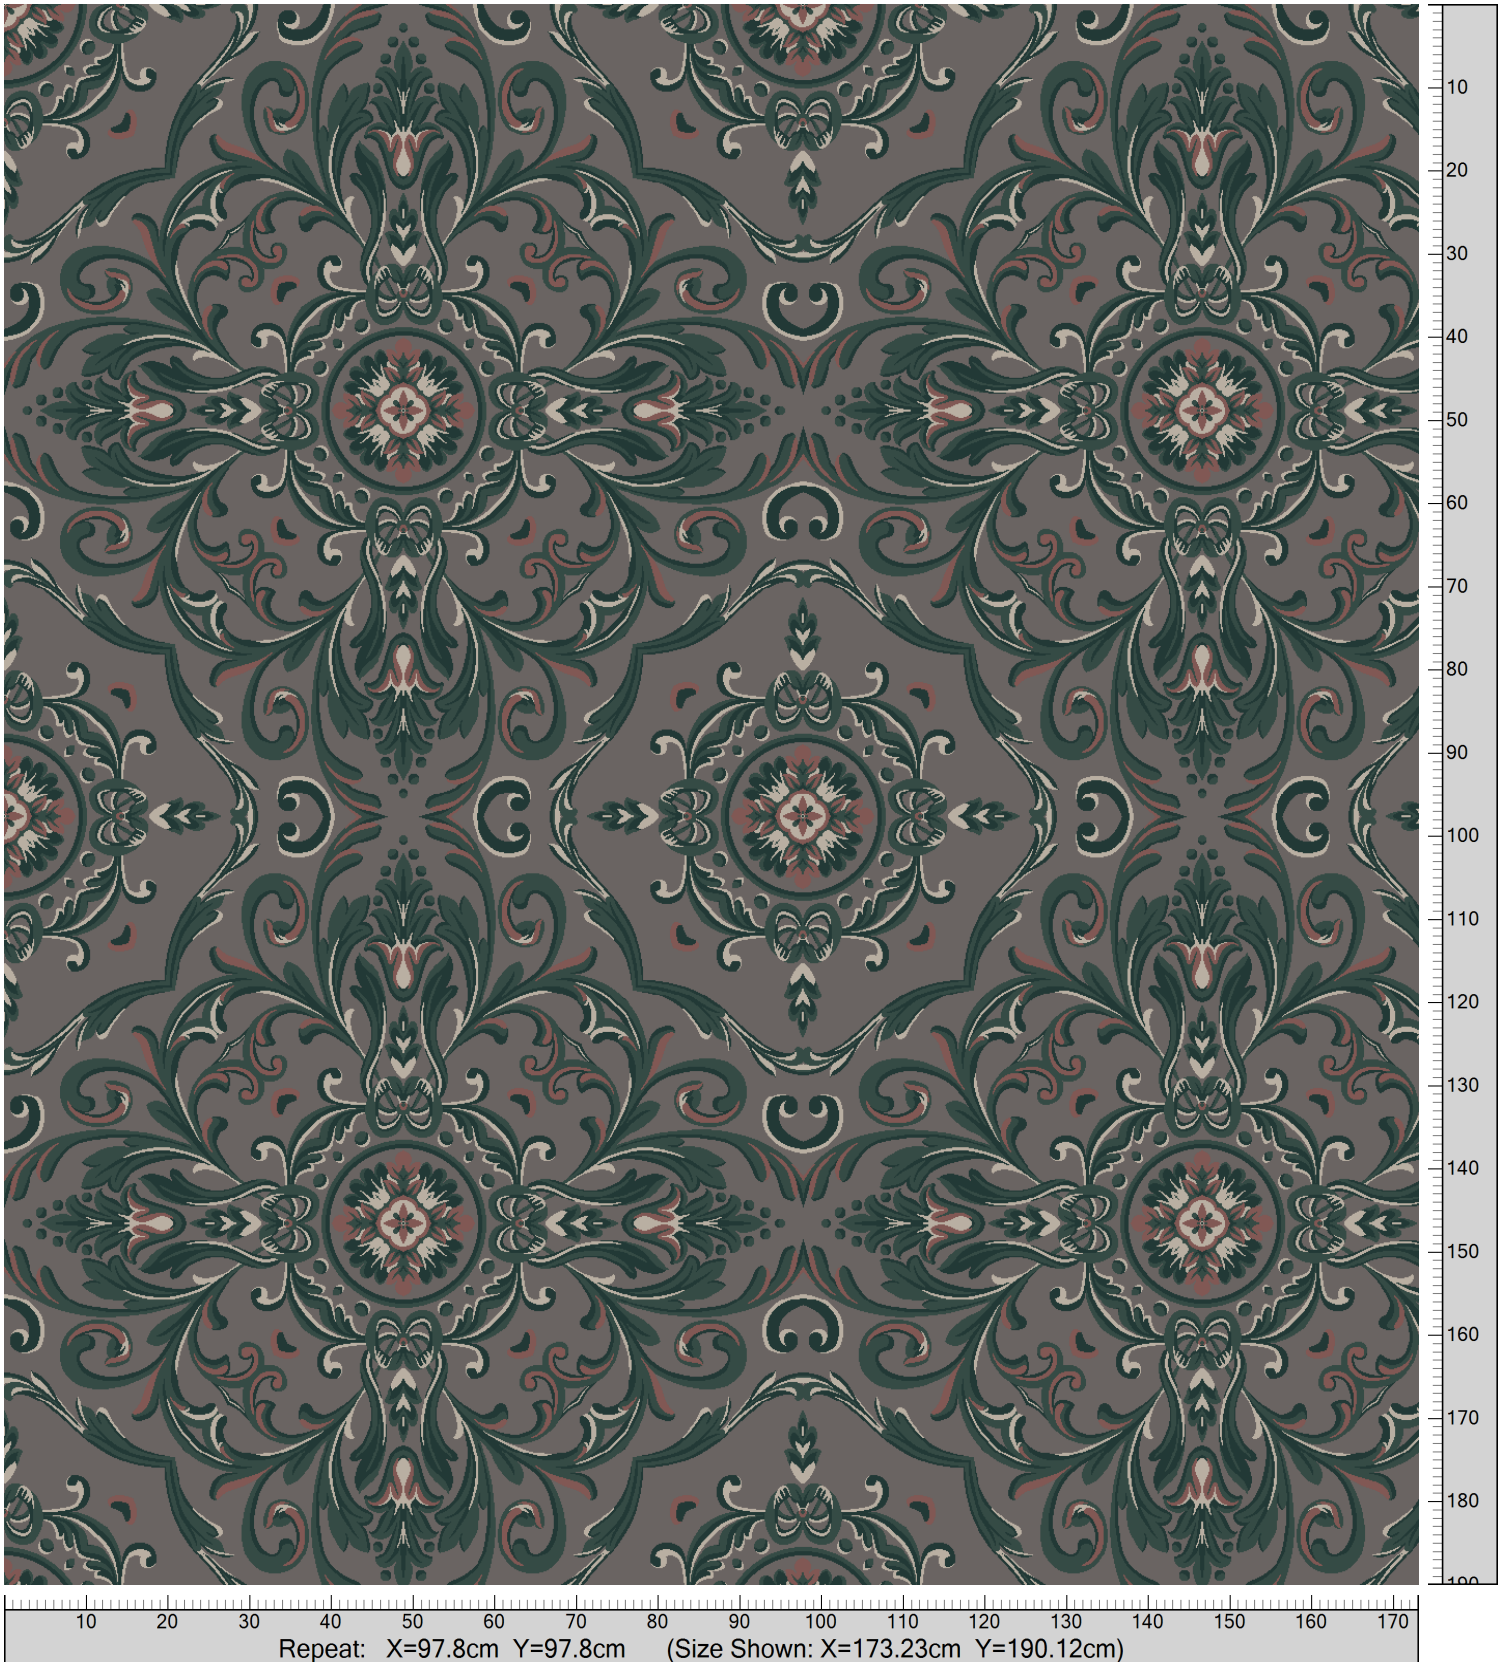

Design: RF5500401  
Version: \*EF80801-2\*

Date: 8-JAN-2020 pnp  
Copyright: egetaepper a/s - pia  
Approved by:

CLASSIC - Savonnerie  
Standard Palette 5500

Colors are approximation only. Physical sample must be approved for ordering.  
Copyright: egetaepper a/s - pia