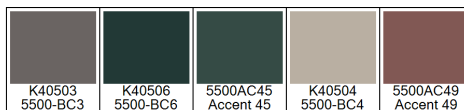

Design: RF5500401  
Version: \*EF80801-2\*

Date: 8-JAN-2020 pnp  
Copyright: egetaepper a/s - pia  
Approved by:

CLASSIC - Savonnerie  
Standard Palette 5500

Colors are approximation only. Physical sample must be approved for ordering.  
Copyright: egetaepper a/s - pia