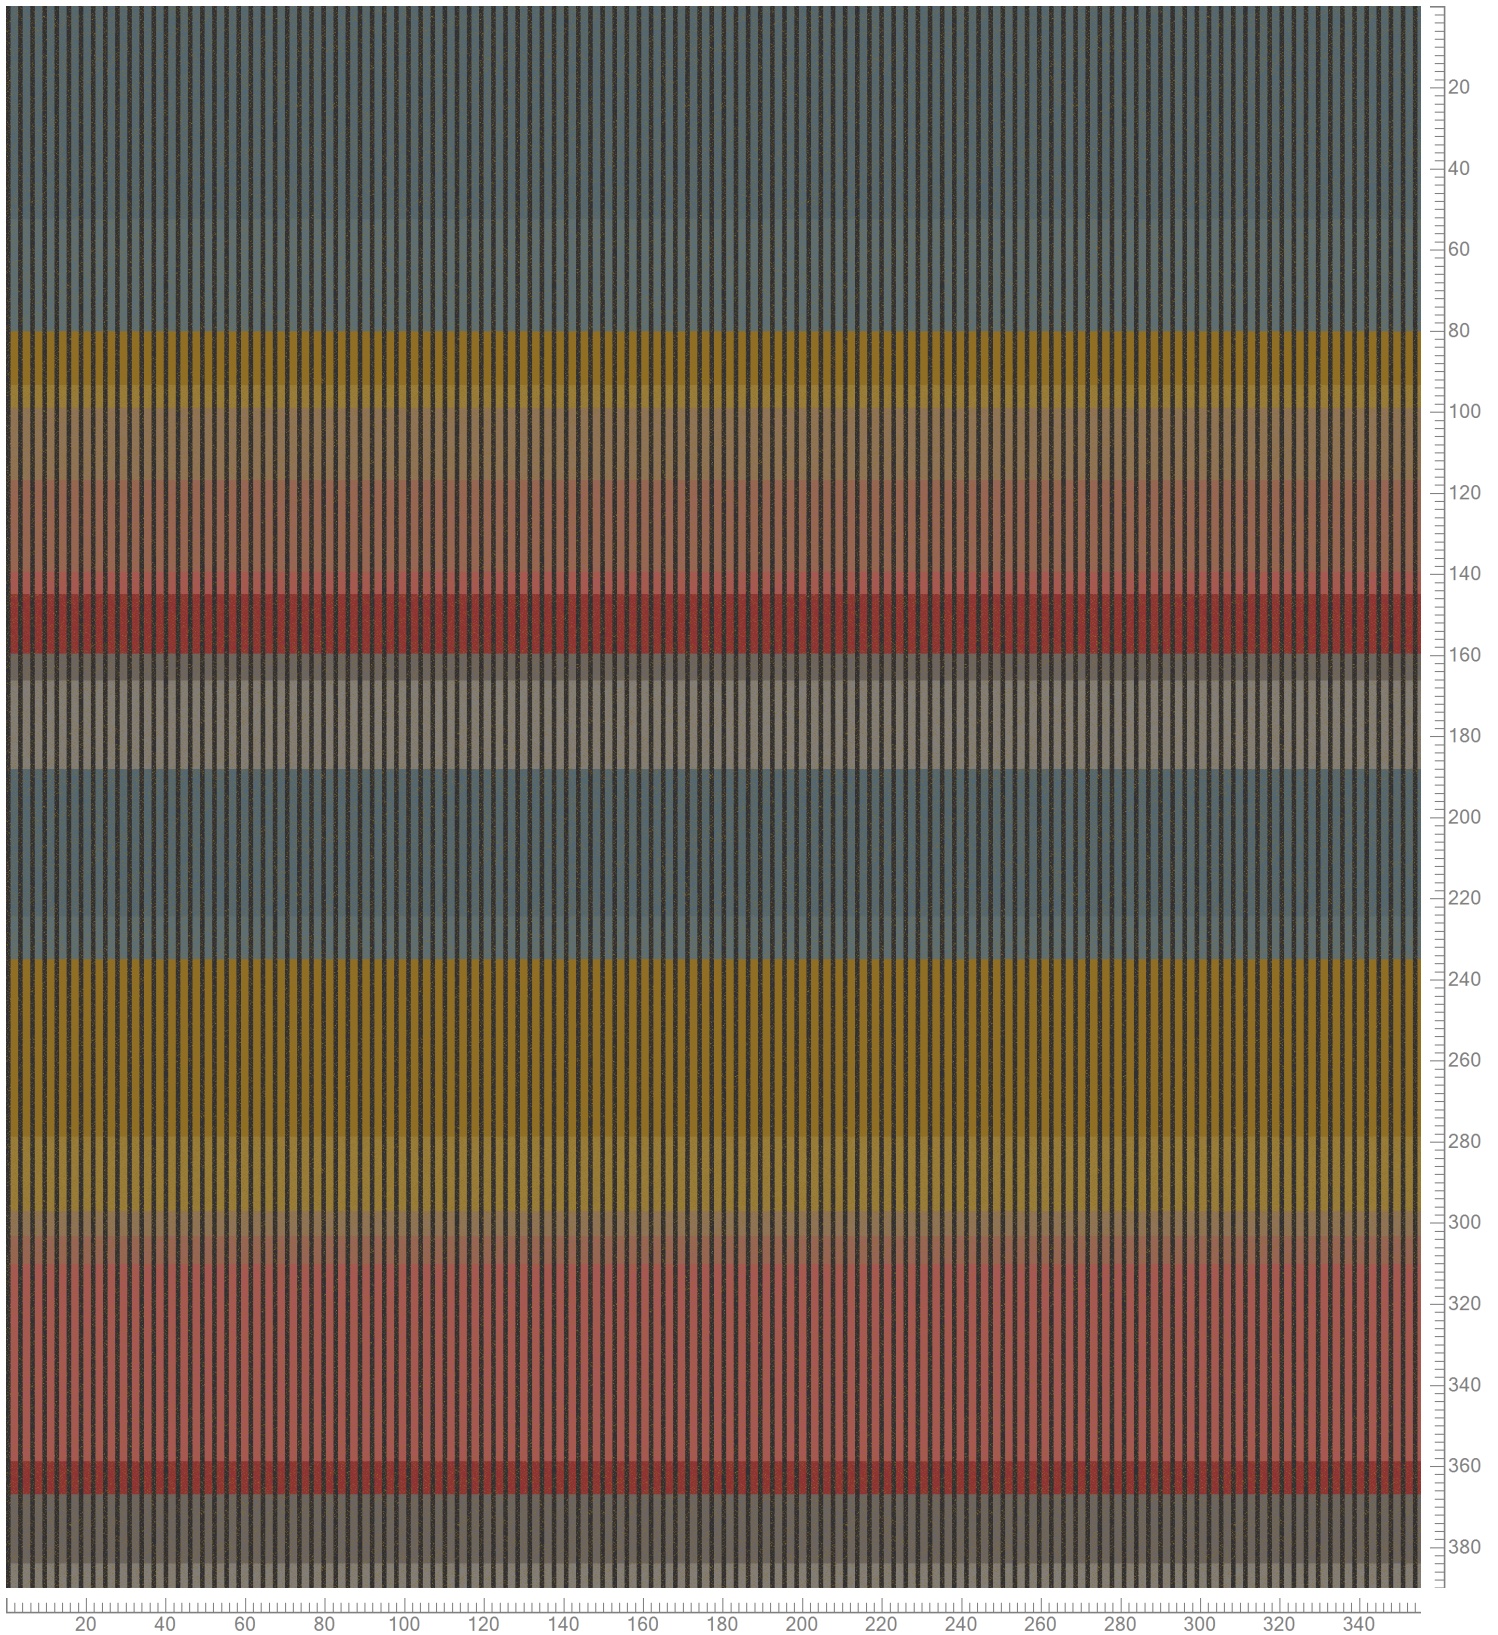

ESSENTIALS - Shimmer Stripe  
Standard Palette 5500

Repeat: X=97.5cm Y=390.1cm (Size Shown: X=355.60cm Y=390.14cm)

5500AC17 Accent 17 33.69%	5500AC48 Accent 48 4.30%	K40510 5500-BC10 7.77%	5500AC69 Accent 69 3.26%	K40503 5500-BC3 3.36%	5500AC13 Accent 13 4.02%	K40508 5500-BC8 12.82%	5500AC58 Accent 58 5.50%	K40501 5500-BC1 8.26%	5500AC33 Accent 33 3.44%	K40512 5500-BC12 3.44%

Colors are approximation only. Physical sample must be approved for ordering.

Copyright: egetaeppe a/s - Lykke