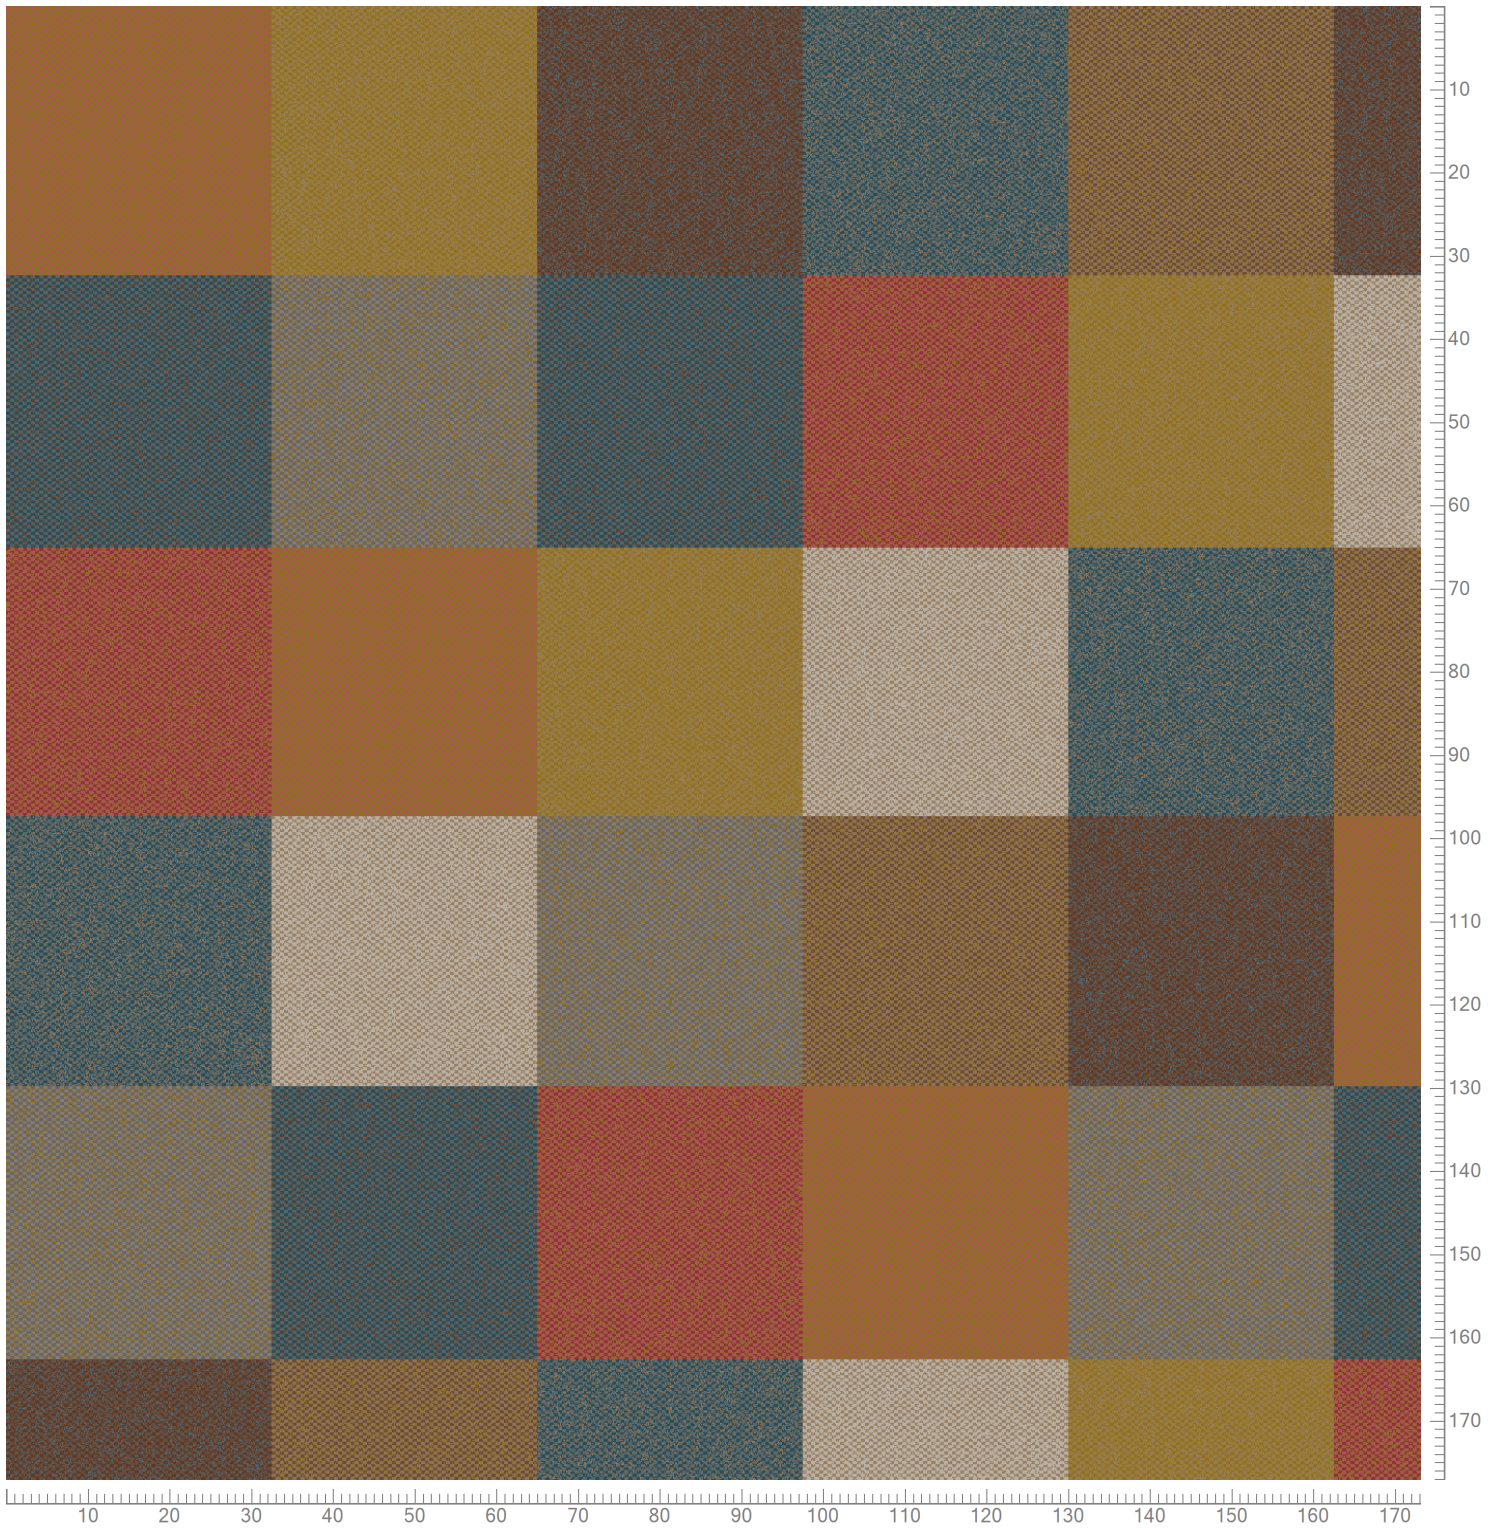

ESSENTIALS - Check Plaid  
Standard Palette 5500

Repeat: X=195.1cm Y=195.1cm (Size Shown: X=173.23cm Y=177.17cm)

@-0	A-1	B-2	C-3	D-4	E-5	F-6	G-7	H-8	I-9	J-10	K-11	L-12	M-13	N-14	O-15	
0-0-0	16	17	18	19	20	21	22	23	24	25	26	27	28	29	30	31
0-0-0	16	17	18	19	20	21	22	23	24	25	26	27	28	29	30	31

Colors are approximation only. Physical sample must be approved for ordering.

<p>32</p>  <p>0-0-0</p>	<p>33</p>  <p>5500AC69 Accent 69</p>	<p>34</p>  <p>K40510 5500-BC10</p>	<p>35</p>  <p>K40501 5500-BC1</p>
--	--	--	---