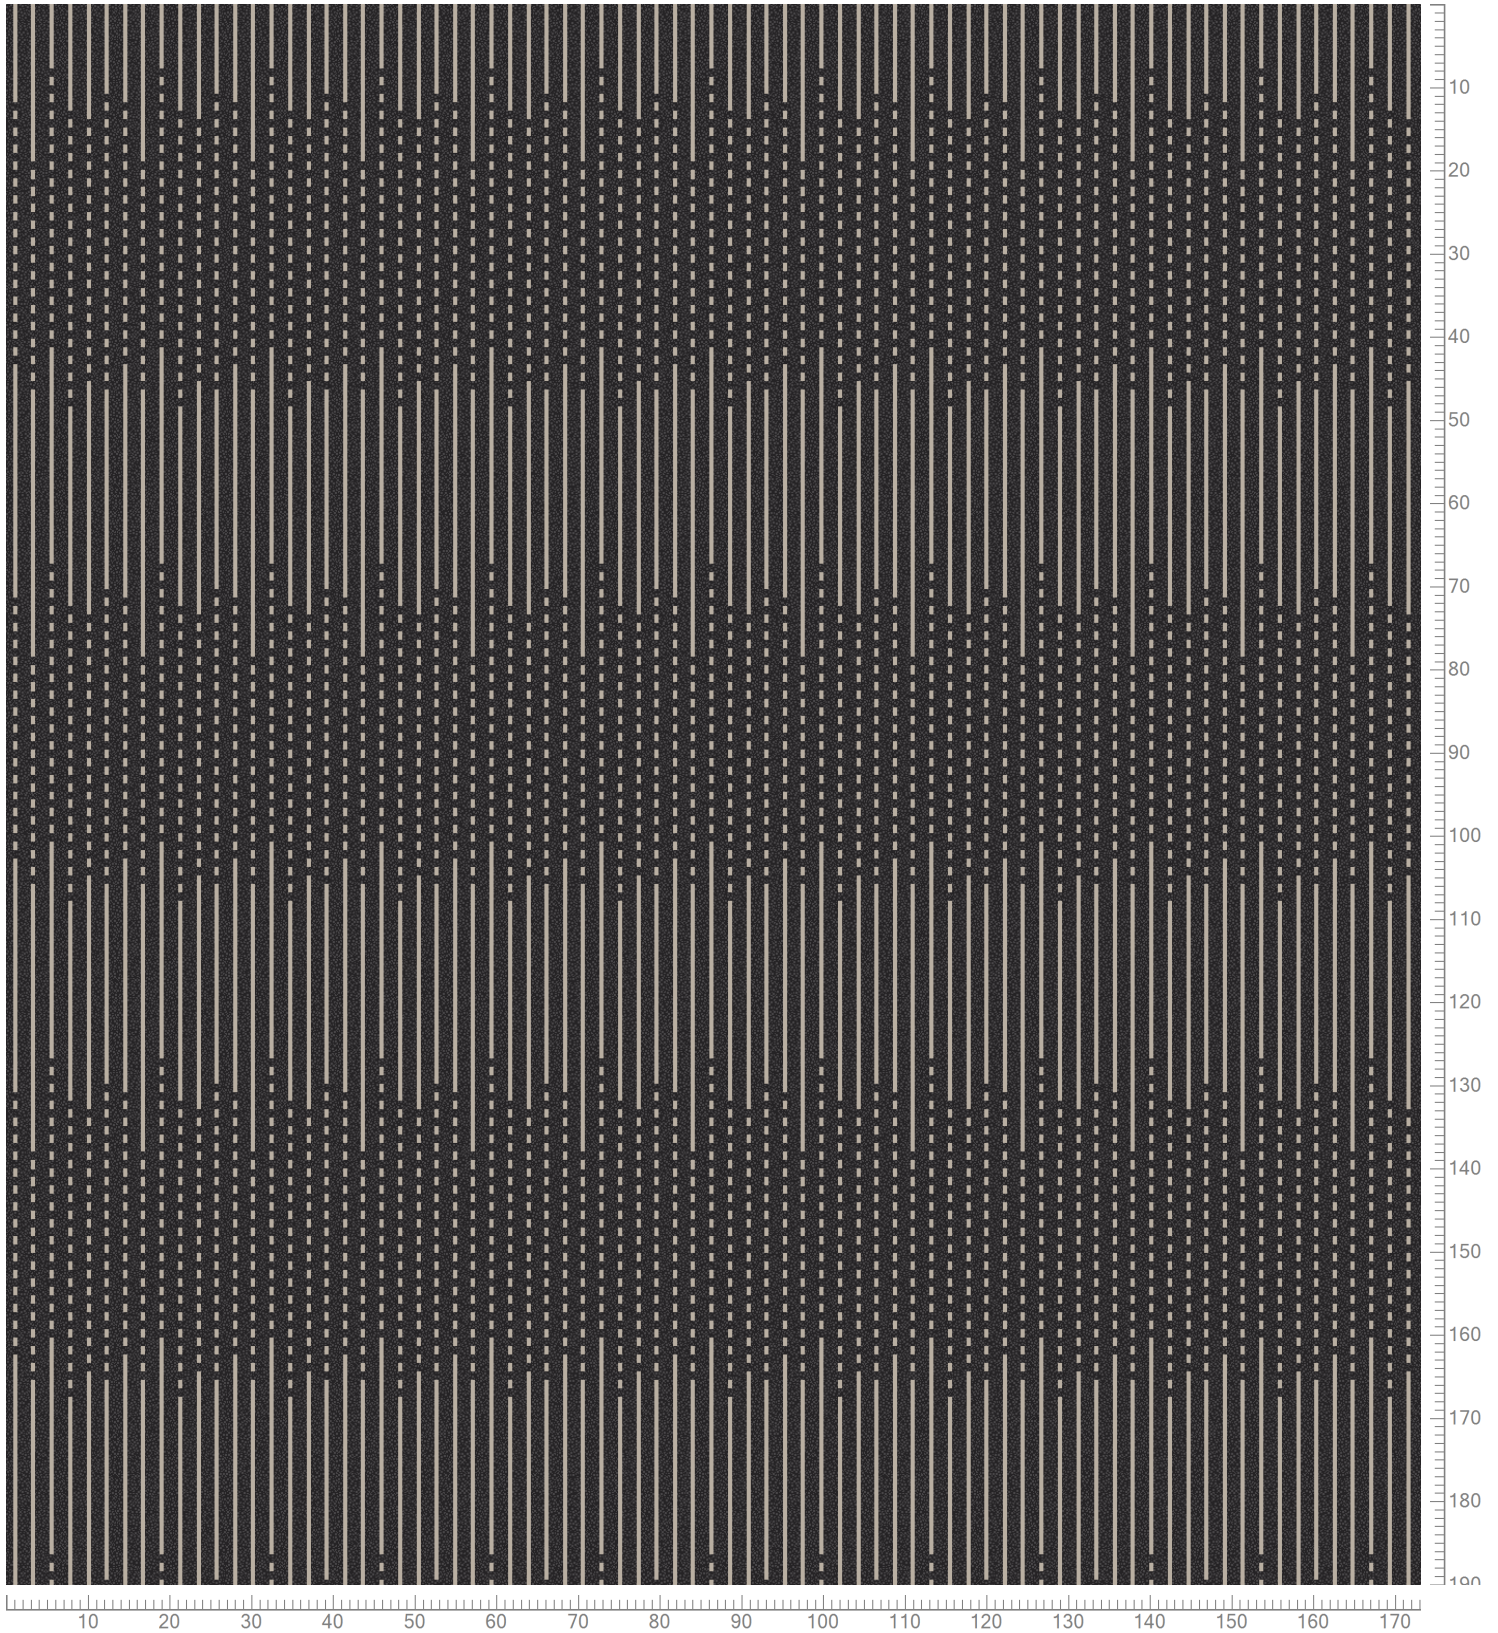

Design: RF55001959
Version: EF82125-9

Date: 25-FEB-2021 hjj
Copyright: egecarpets a/s - LYKKE
Approved by:

GRAPHIC - Alkaline Morse
Standard Palette 5500

Repeat: X=94.2cm Y=59.6cm (Size Shown: X=173.23cm Y=190.12cm)

Colors are approximation only. Physical sample must be approved for ordering.
Copyright: egecarpets a/s - LYKKE