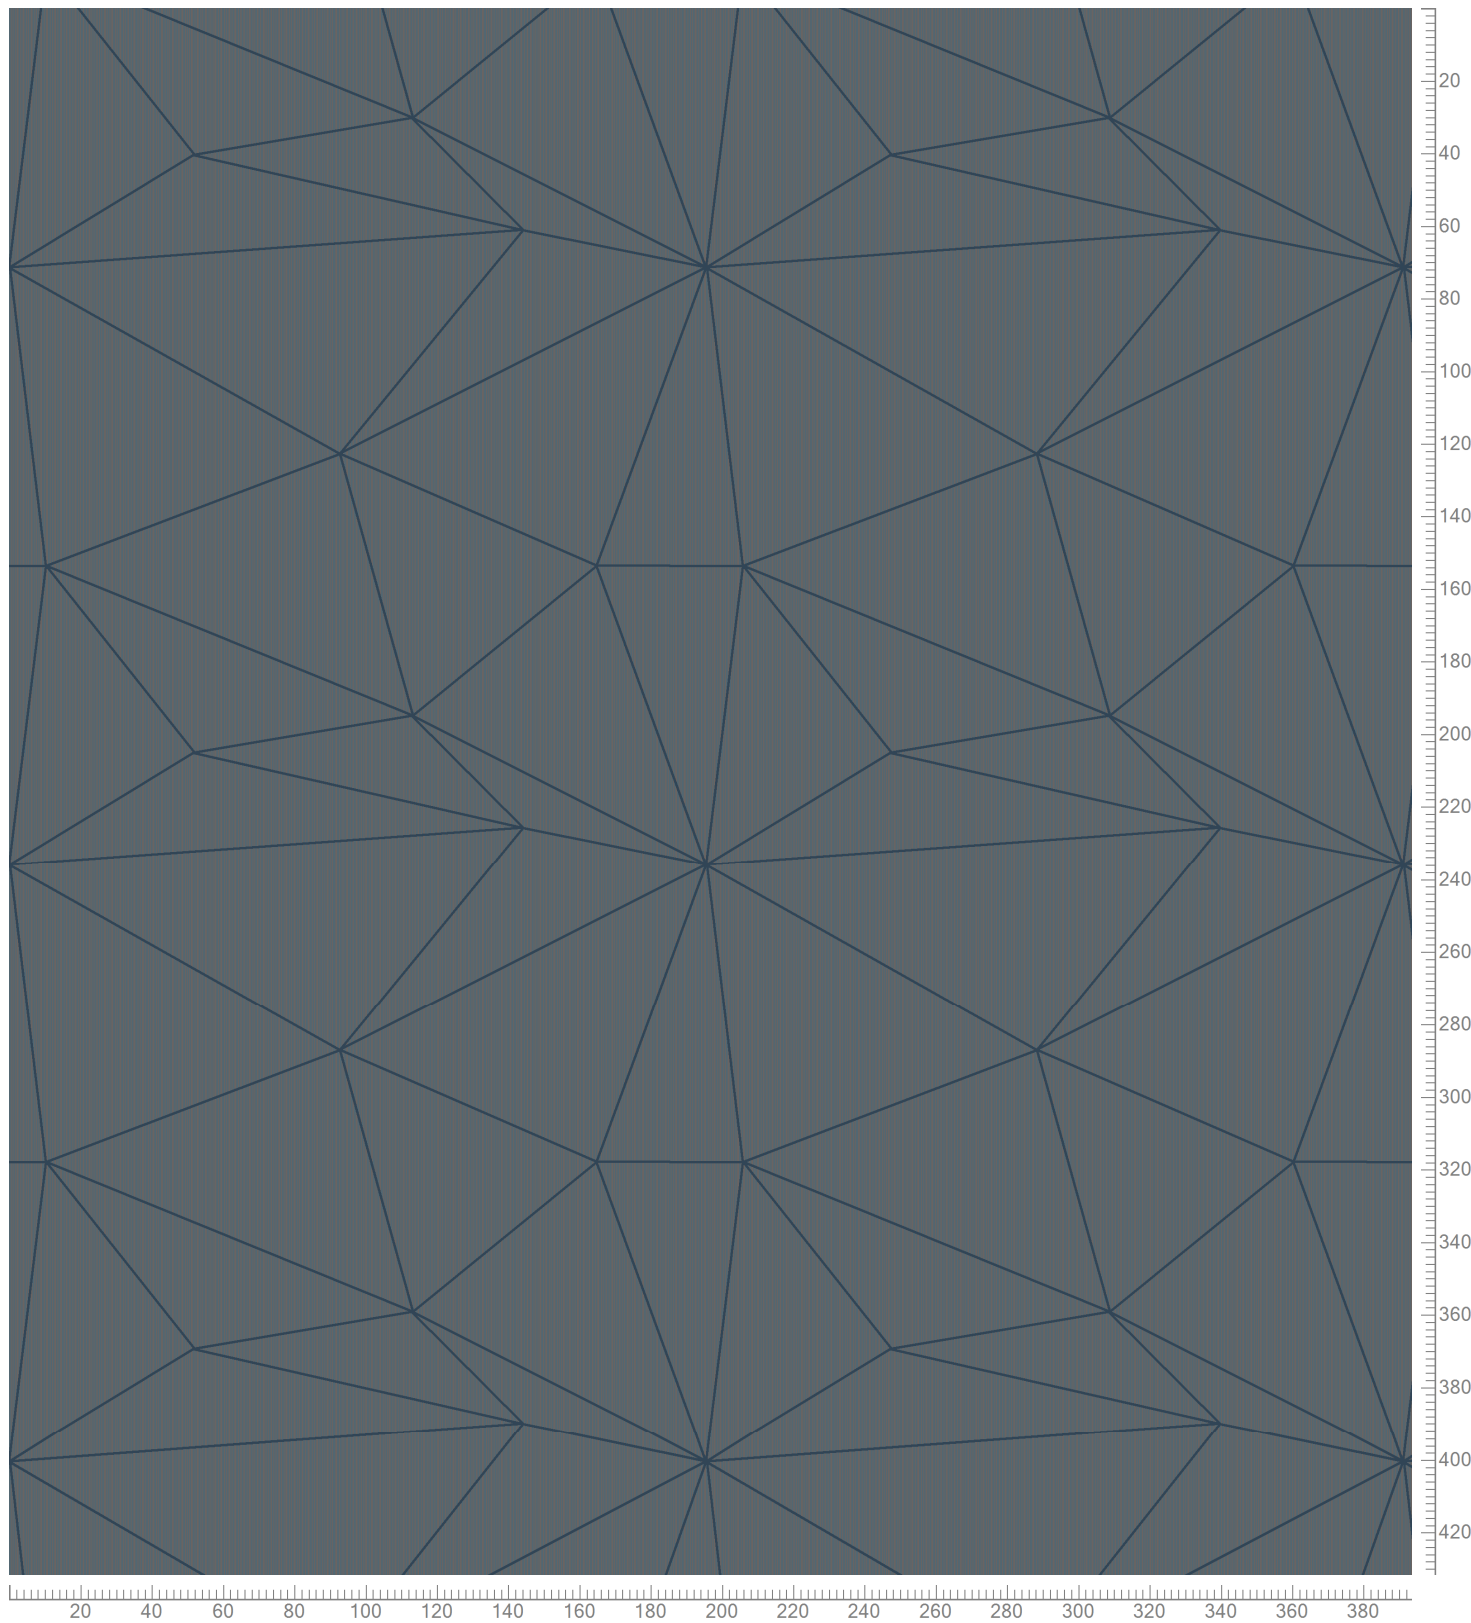

Design: RF55001951
Version: EF82121-6

Date: 28-JAN-2021 hjj
Copyright: egecarpets a/s - LYKKE
Approved by:

GRAPHIC - Orbit
Standard Palette 5500

Repeat: X=195.6cm Y=165.0cm