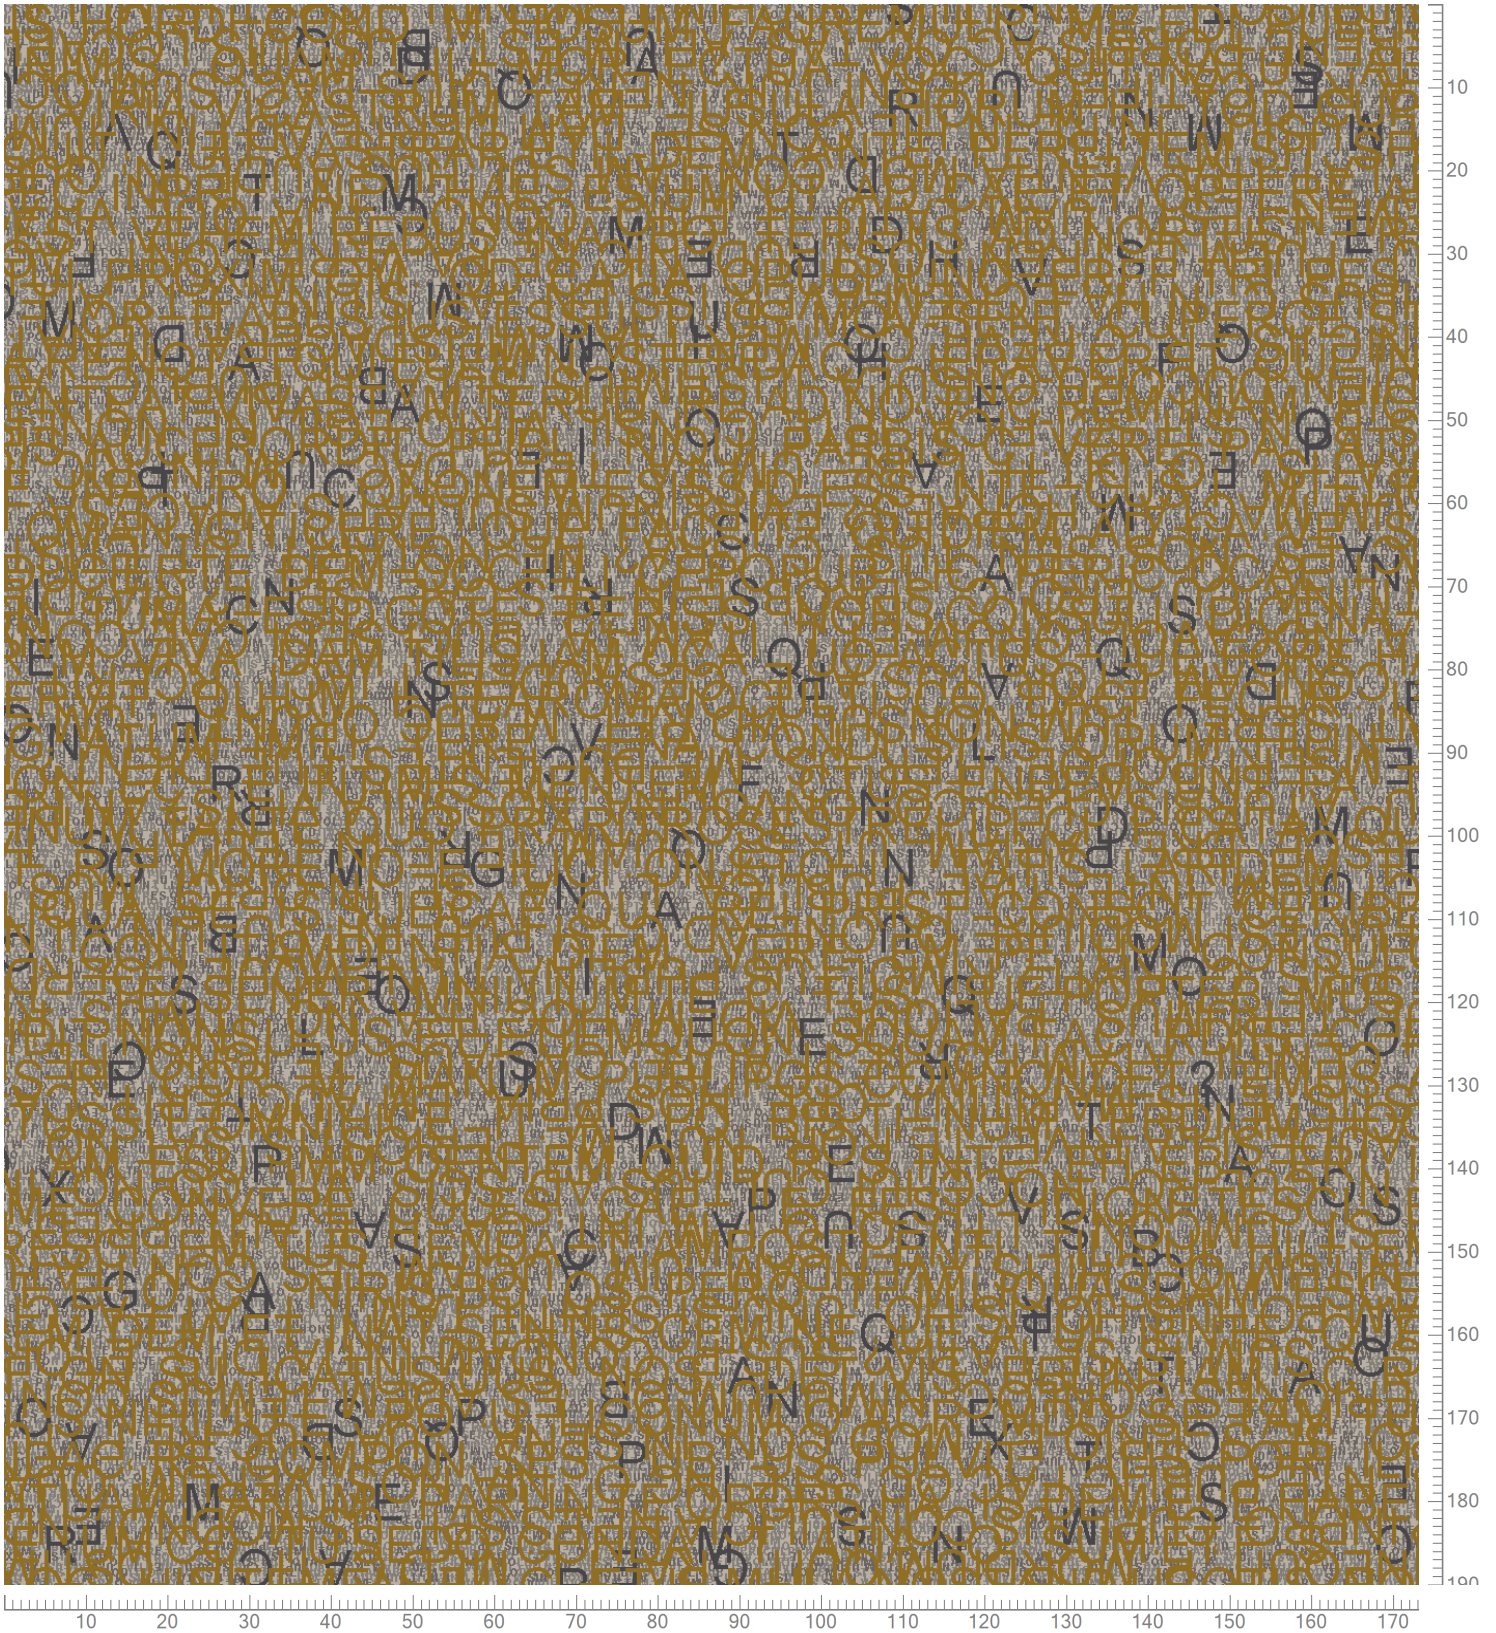

GRAPHIC - Lettering  
Standard Palette 5500

Repeat: X=195.6cm Y=208.3cm (Size Shown: X=173.23cm Y=190.12cm)

@-0	A-1	B-2	C-3	D-4	E-5	F-6	G-7	H-8	I-9	J-10	K-11	L-12	M-13
0-0-0	K40504 5500-BC4	5500AC13 Accent 13	K40503 5500-BC3	K40503 5500-BC3	0-0-0	K40501 5500-BC1	K40501 5500-BC1	0-0-0	5500AC15 Accent 15	5500AC15 Accent 15	0-0-0	5500AC15 Accent 15	5500AC15 Accent 15

Colors are approximation only. Physical sample must be approved for ordering.