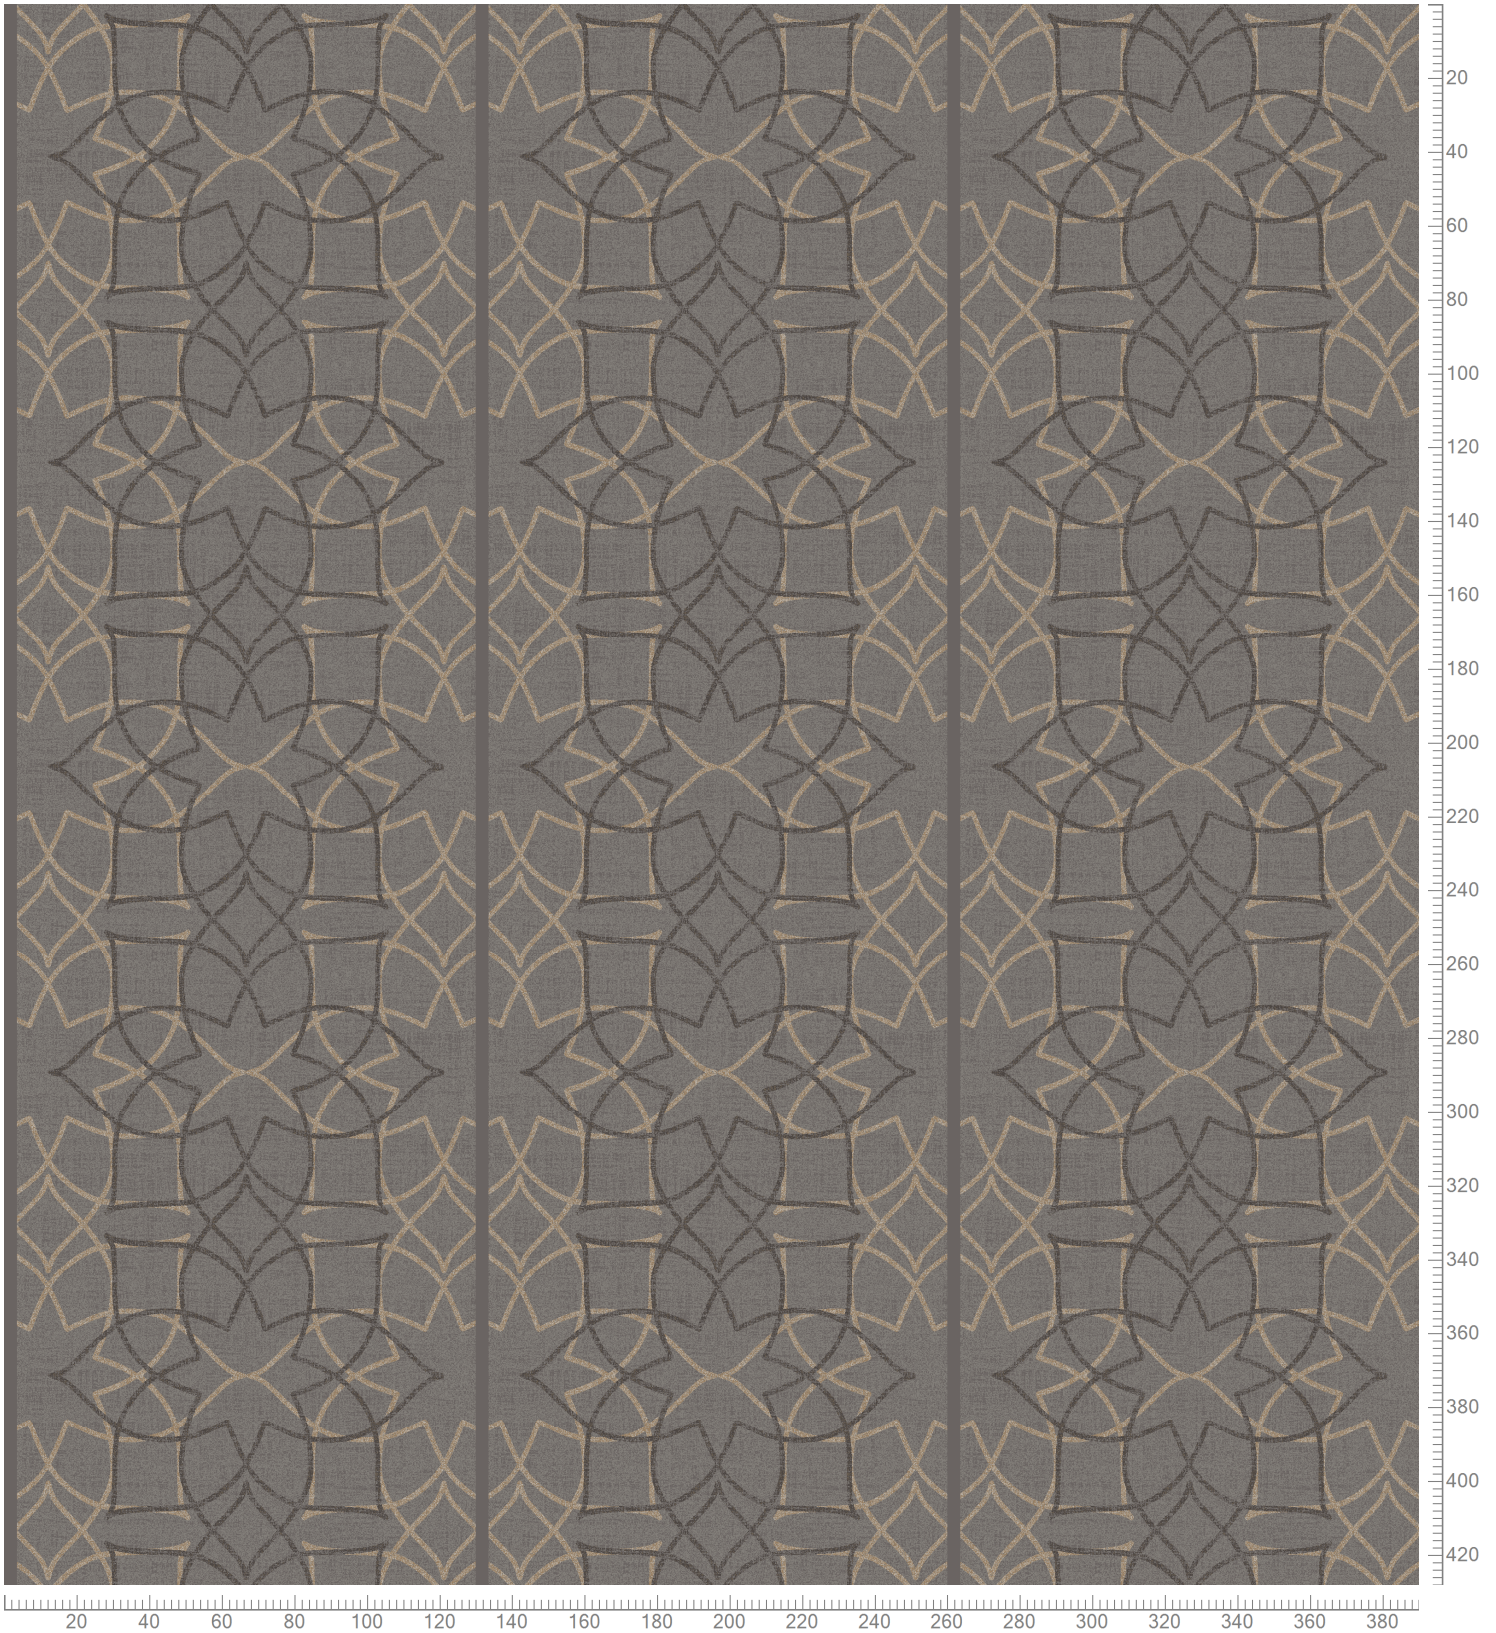

Design: RF55001713
Version: *EF93308-8*

Date: 5-MAR-2019 sha
Copyright: egetaepper a/s - SHA
Approved by:

THE MOSQUE COLLECTION 2019
Palette 5500

Repeat: X=130.0cm Y=165.5cm (Size Shown: X=390.14cm Y=428.24cm)

K40503 5500-BC3 8.64%	5500AC13 Accent 13 19.50%	5500AC20 Accent 20 1.34%	5500AC21 Accent 21 2.12%	K40504 5500-BC4 1.34%	5500AC18 Accent 18 2.11%	5500AC14 Accent 14 1.09%

Colors are approximation only. Physical sample must be approved for ordering.
Copyright: egetaepper a/s - SHA