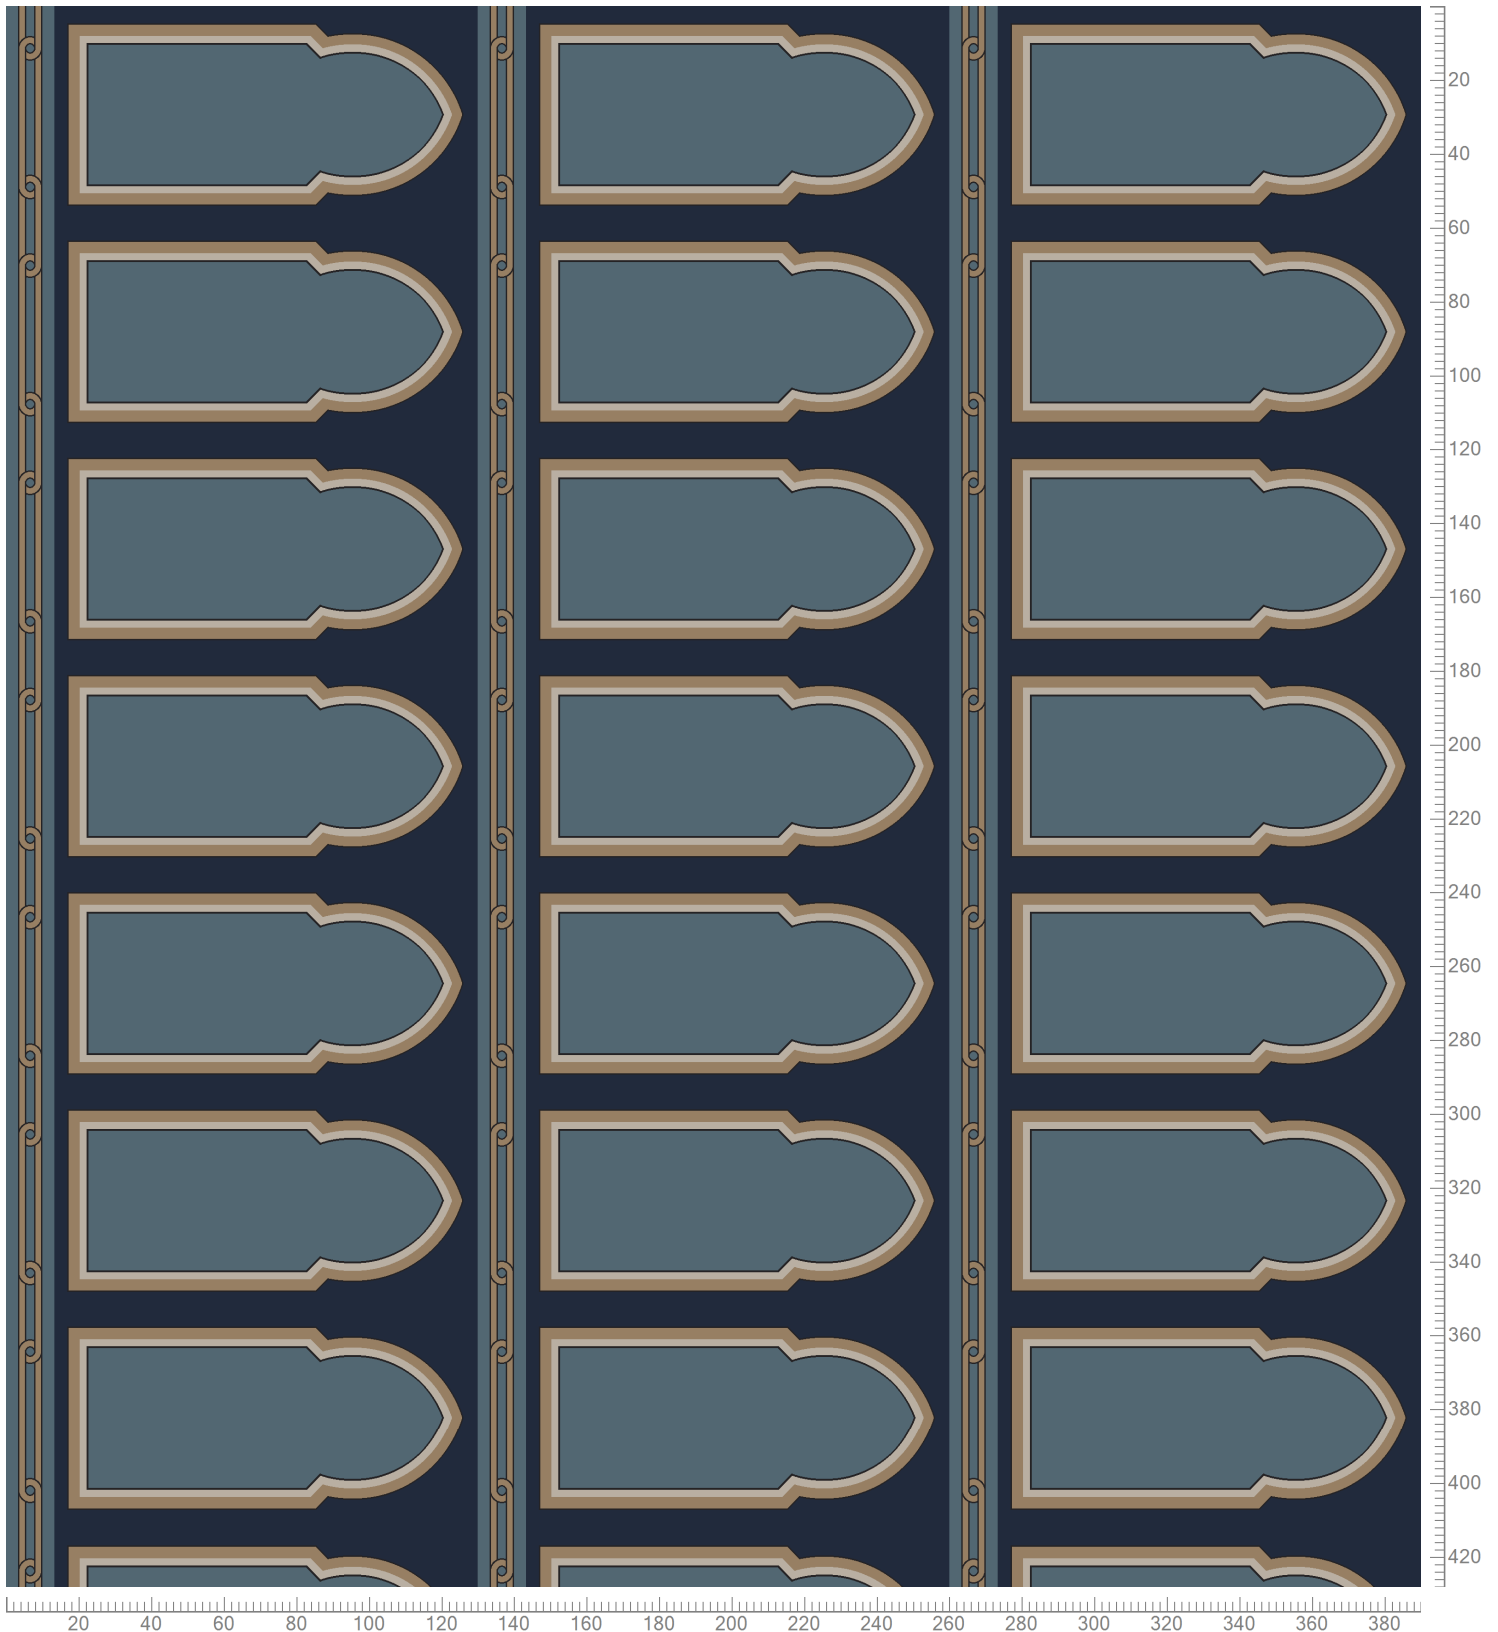

THE MOSQUE COLLECTION 2019
Palette 5500

Repeat: X=130.0cm Y=58.9cm (Size Shown: X=390.14cm Y=428.24cm)

K40507 5500-BC7 26.53%	K40502 5500-BC2 1.39%	5500AC18 Accent 18 10.61%	K40504 5500-BC4 6.64%	K40508 5500-BC8 42.95%

Colors are approximation only. Physical sample must be approved for ordering.
Copyright: egetaepper a/s - SHA