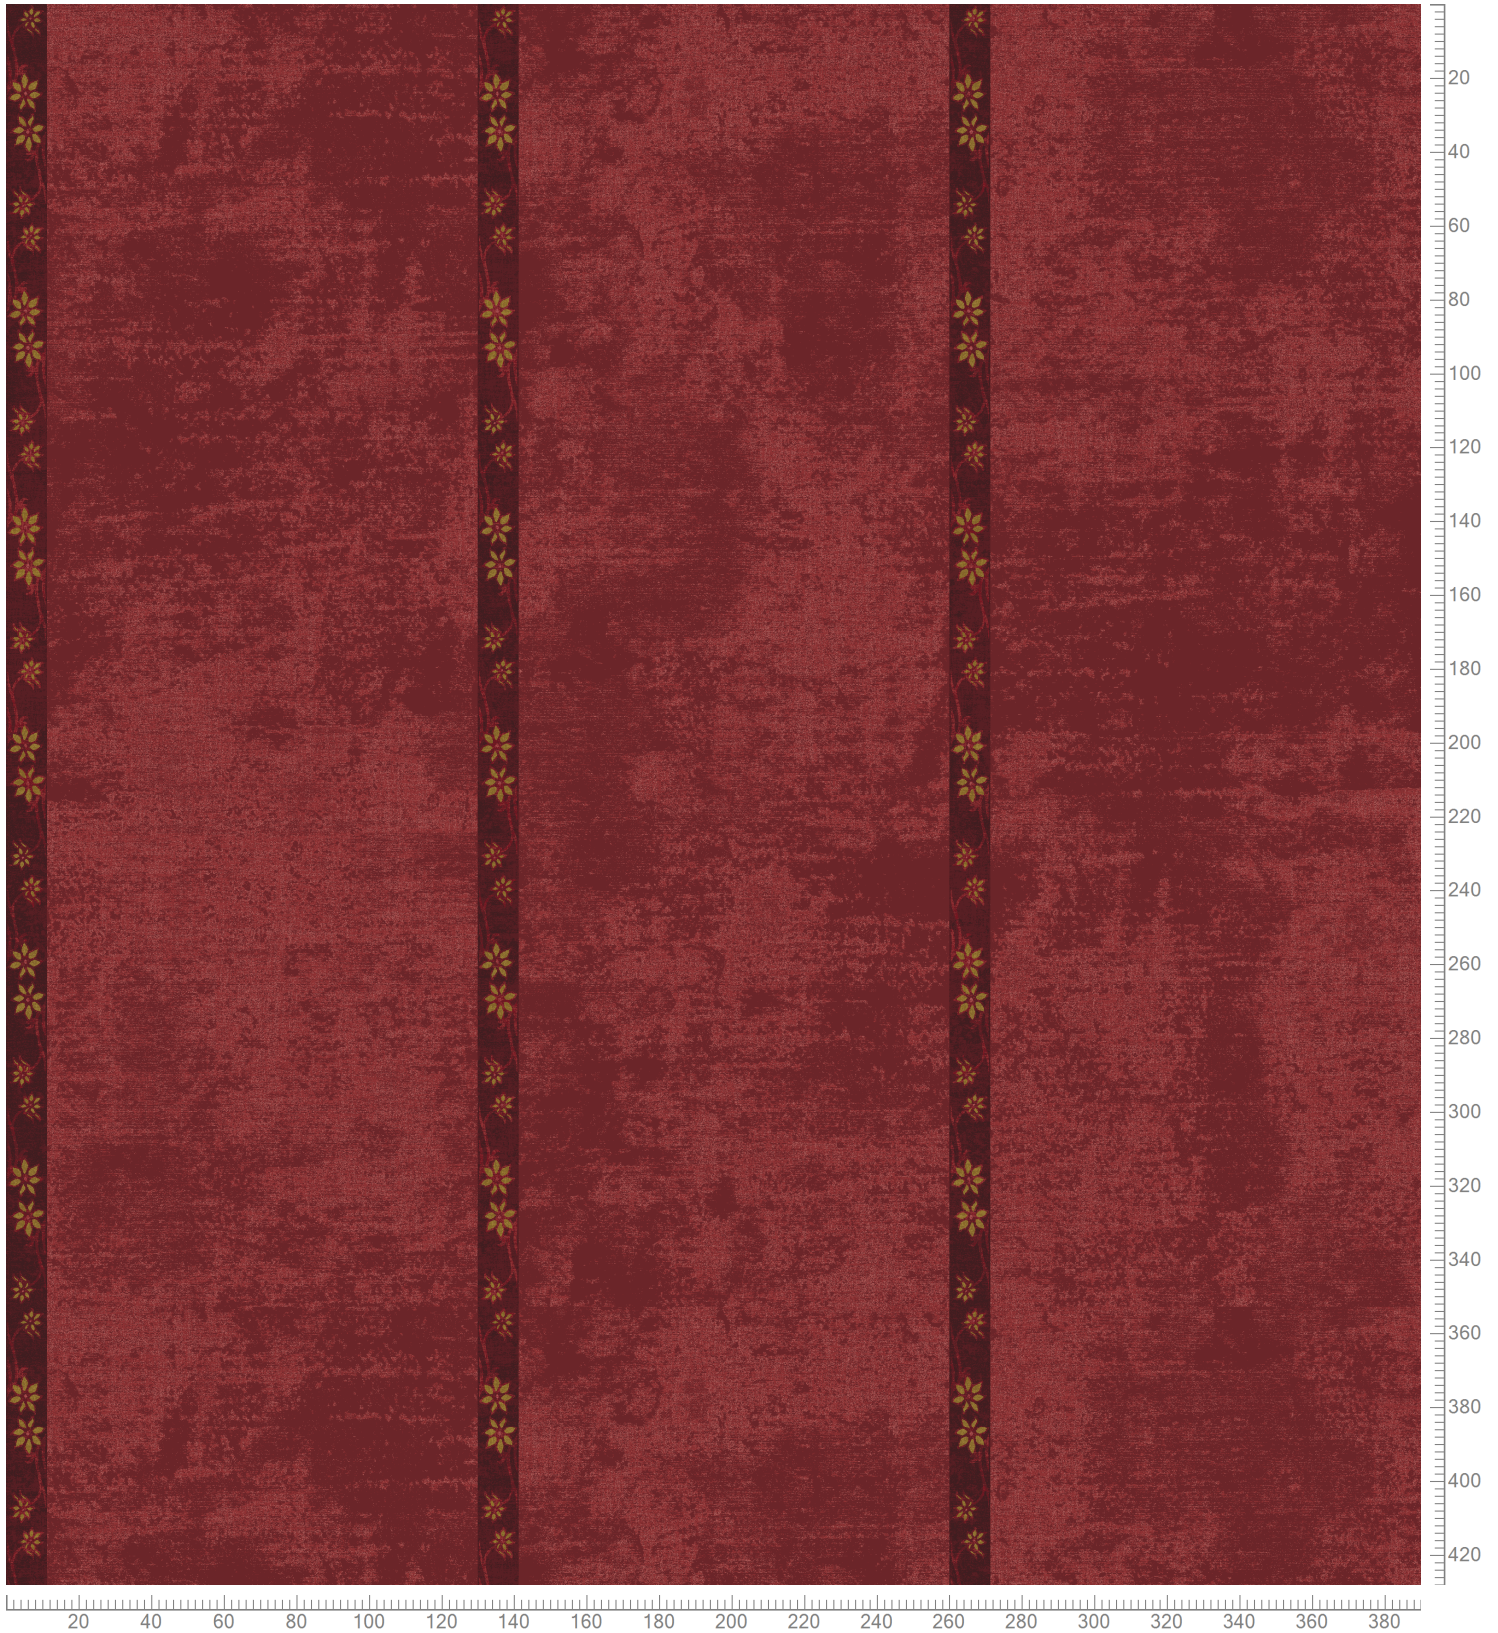

Design: RF55001703
Version: EF93320-8

Date: 4-MAR-2019 sha
Copyright: egetaepper a/s - SHA
Approved by:

THE MOSQUE COLLECTION 2019
Palette 5500

Repeat: X=390.1cm Y=353.6cm (Size Shown: X=390.14cm Y=428.24cm)