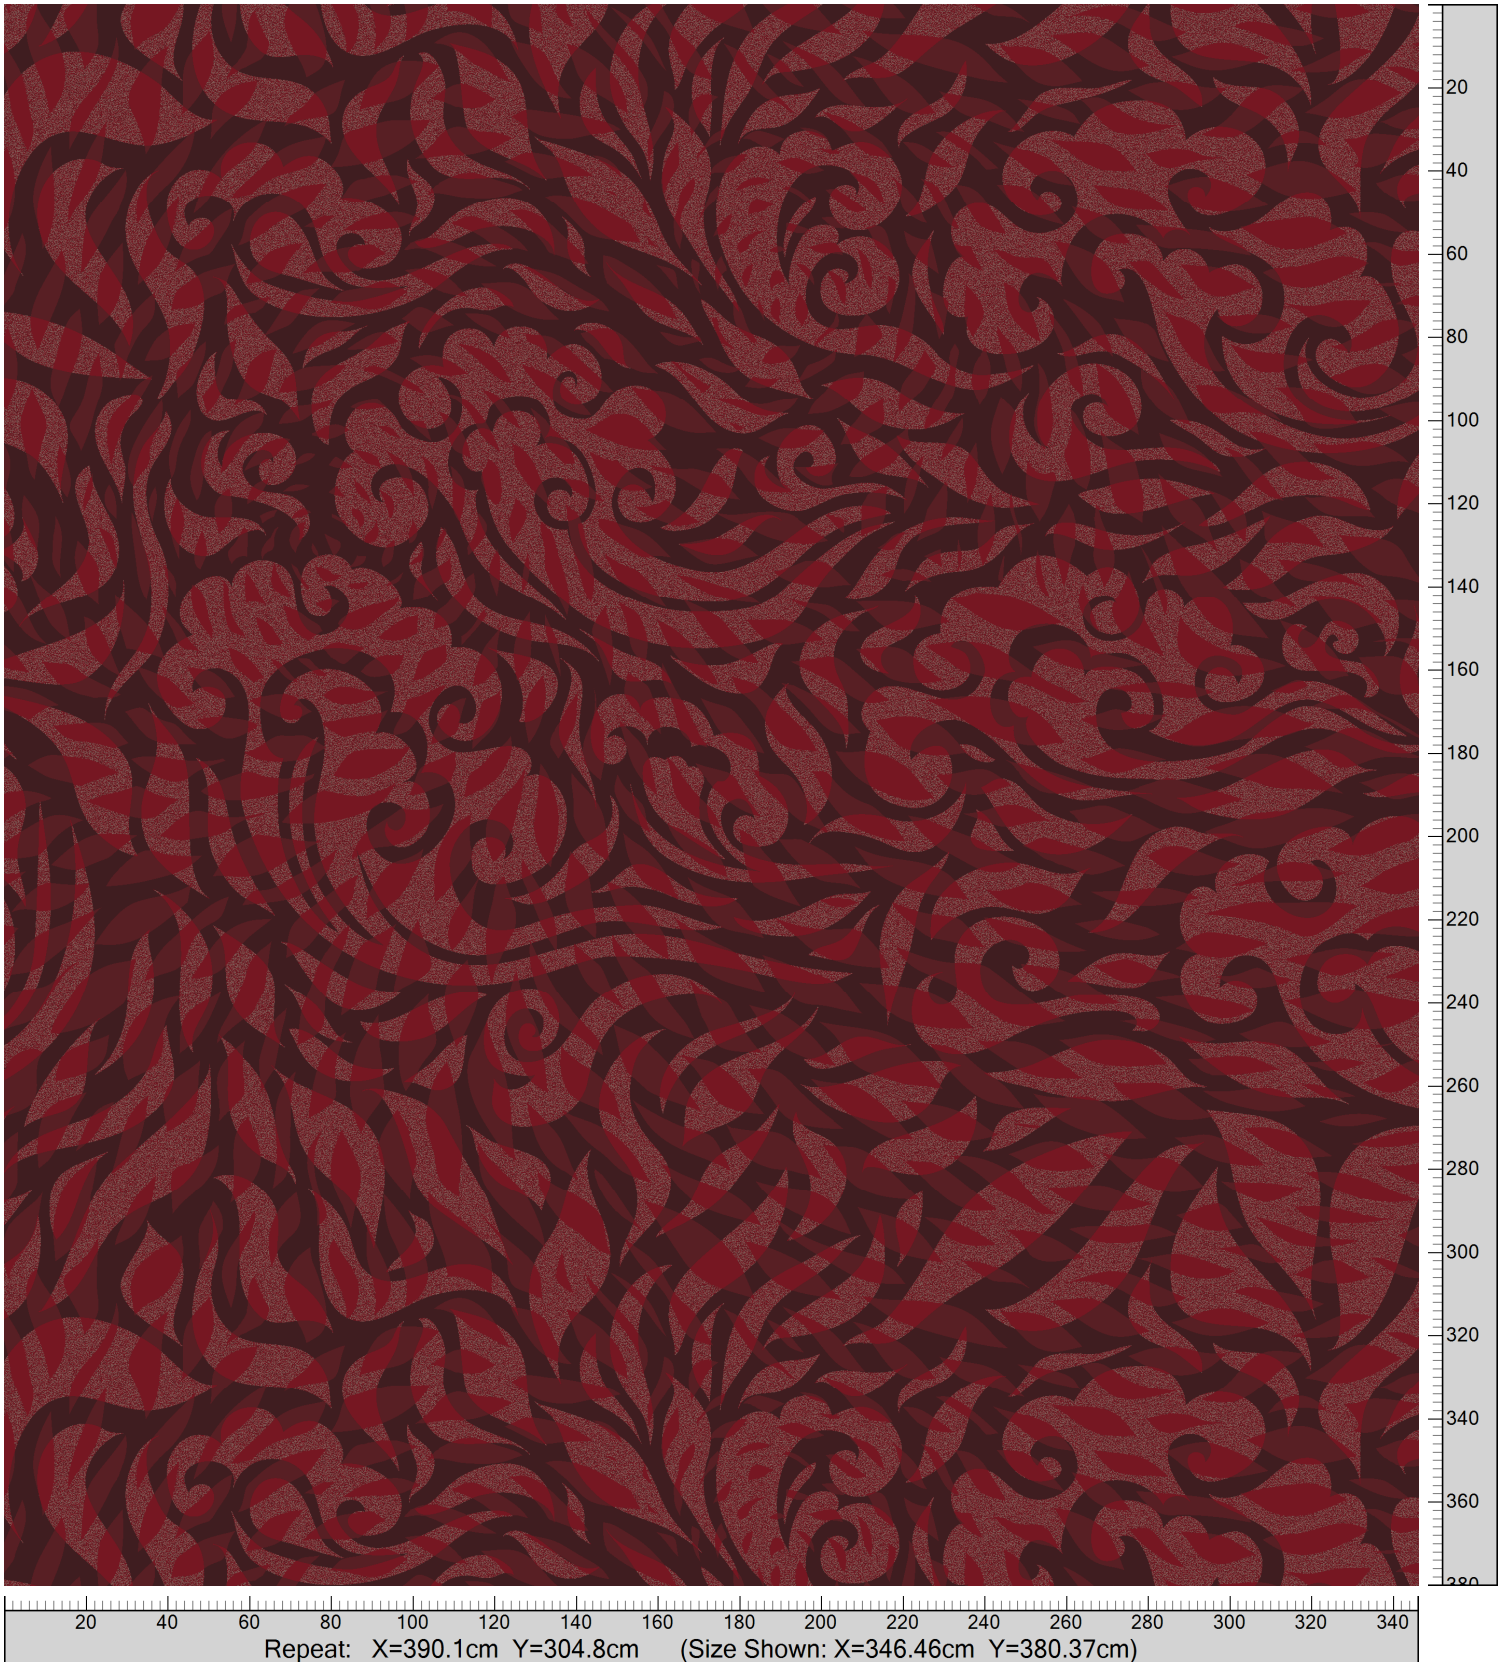

Design: RF5500101
Version: *EF80001-2*

Date: 10-APR-2019 pnp
Copyright: egetaepper a/s - pia
Approved by:

CULTURES - Lucky Clouds Chrysanthemum
Standard Palette 5500

Repeat: X=390.1cm Y=304.8cm (Size Shown: X=346.46cm Y=380.37cm)