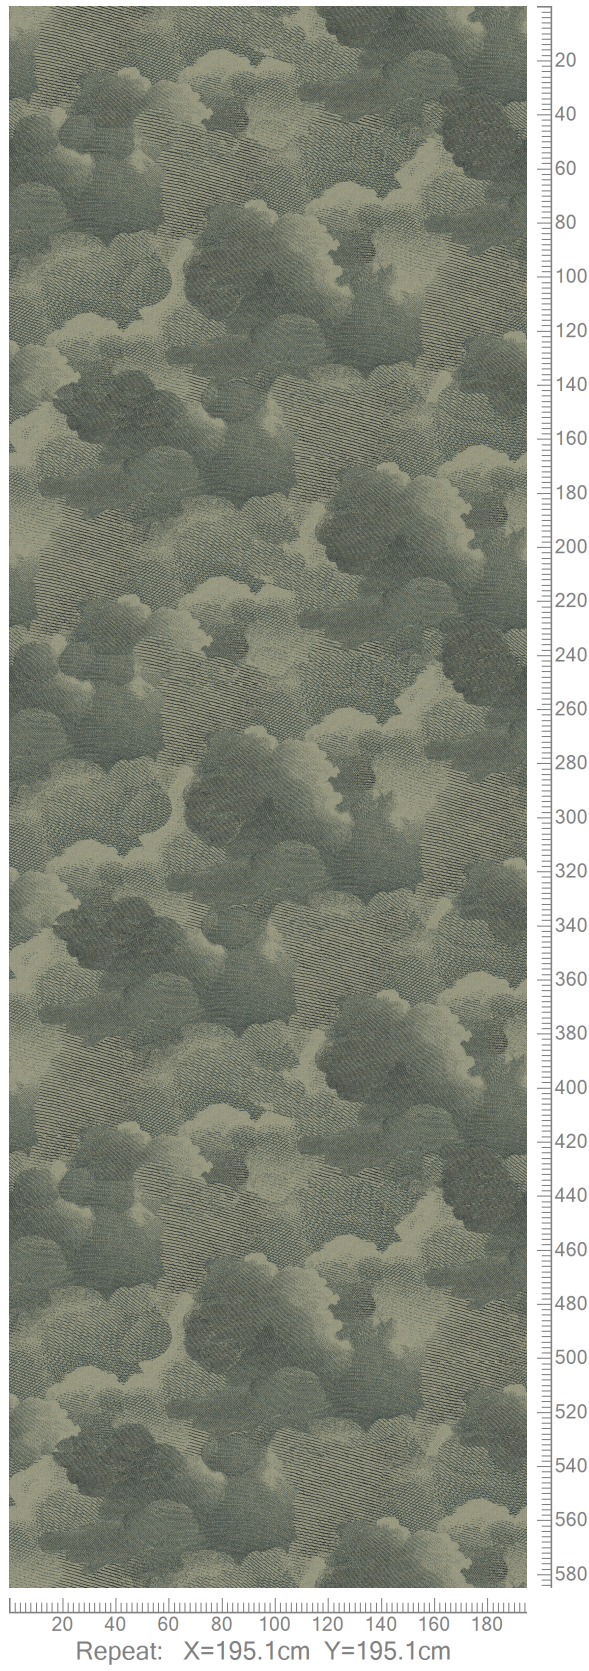

Design: RF52952697
Version: EF42967-2

Date: 3-FEB-2017 slh
Copyright: Egetaepper as - SLH
Approved by:

ege

DOK. F0011

NUAGES GRIS CORRIDOR / ATELIER by Monsieur Christian Lacroix
Col K5295 / Corr: 195 x 195 cm

Colors are approximation only. Physical sample must be approved for ordering.
Copyright: Egetaepper as - SLH