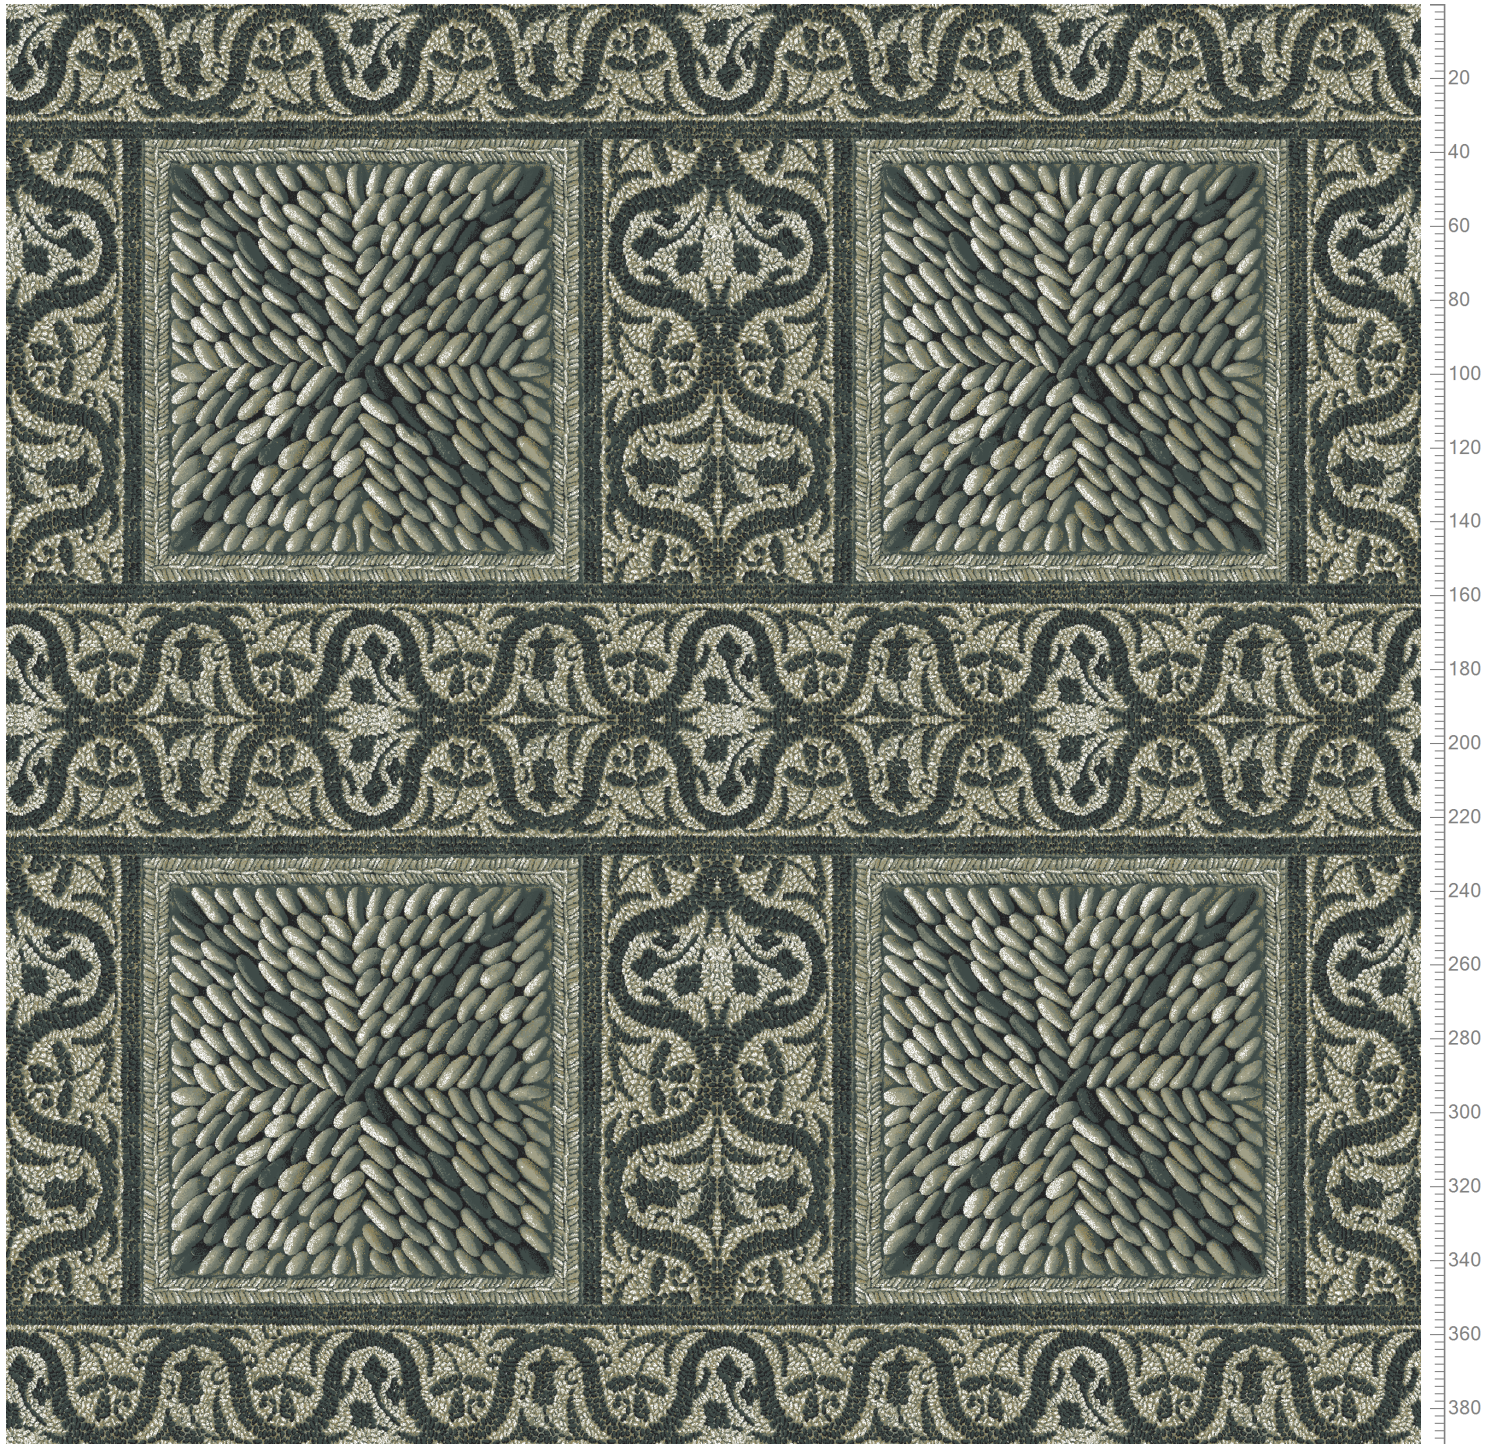

Design: RF52952680
Version: EF42989-2

Date: 27-JAN-2017 amu
Copyright: Egetaepper as - AMU
Approved by:

ege

DOK. F0011

CALADES / ATELIER by Monsieur Christian Lacroix
Col K5295 / Rep: 390 x 390 cm

Repeat: X=390.1cm Y=390.1cm (Size Shown: X=390.14cm Y=390.14cm)

255-255-255 6.94%	K28601 K5295-1 18.56%	K28609 K5295-9 8.52%	5295AC13 Accent 13 7.62%	K28602 K5295-2 7.74%	Blend 2-3 12.69%	K28603 K5295-3 25.46%	K20012 Black 12.47%
----------------------	-----------------------------	----------------------------	--------------------------------	----------------------------	------------------------	-----------------------------	---------------------------