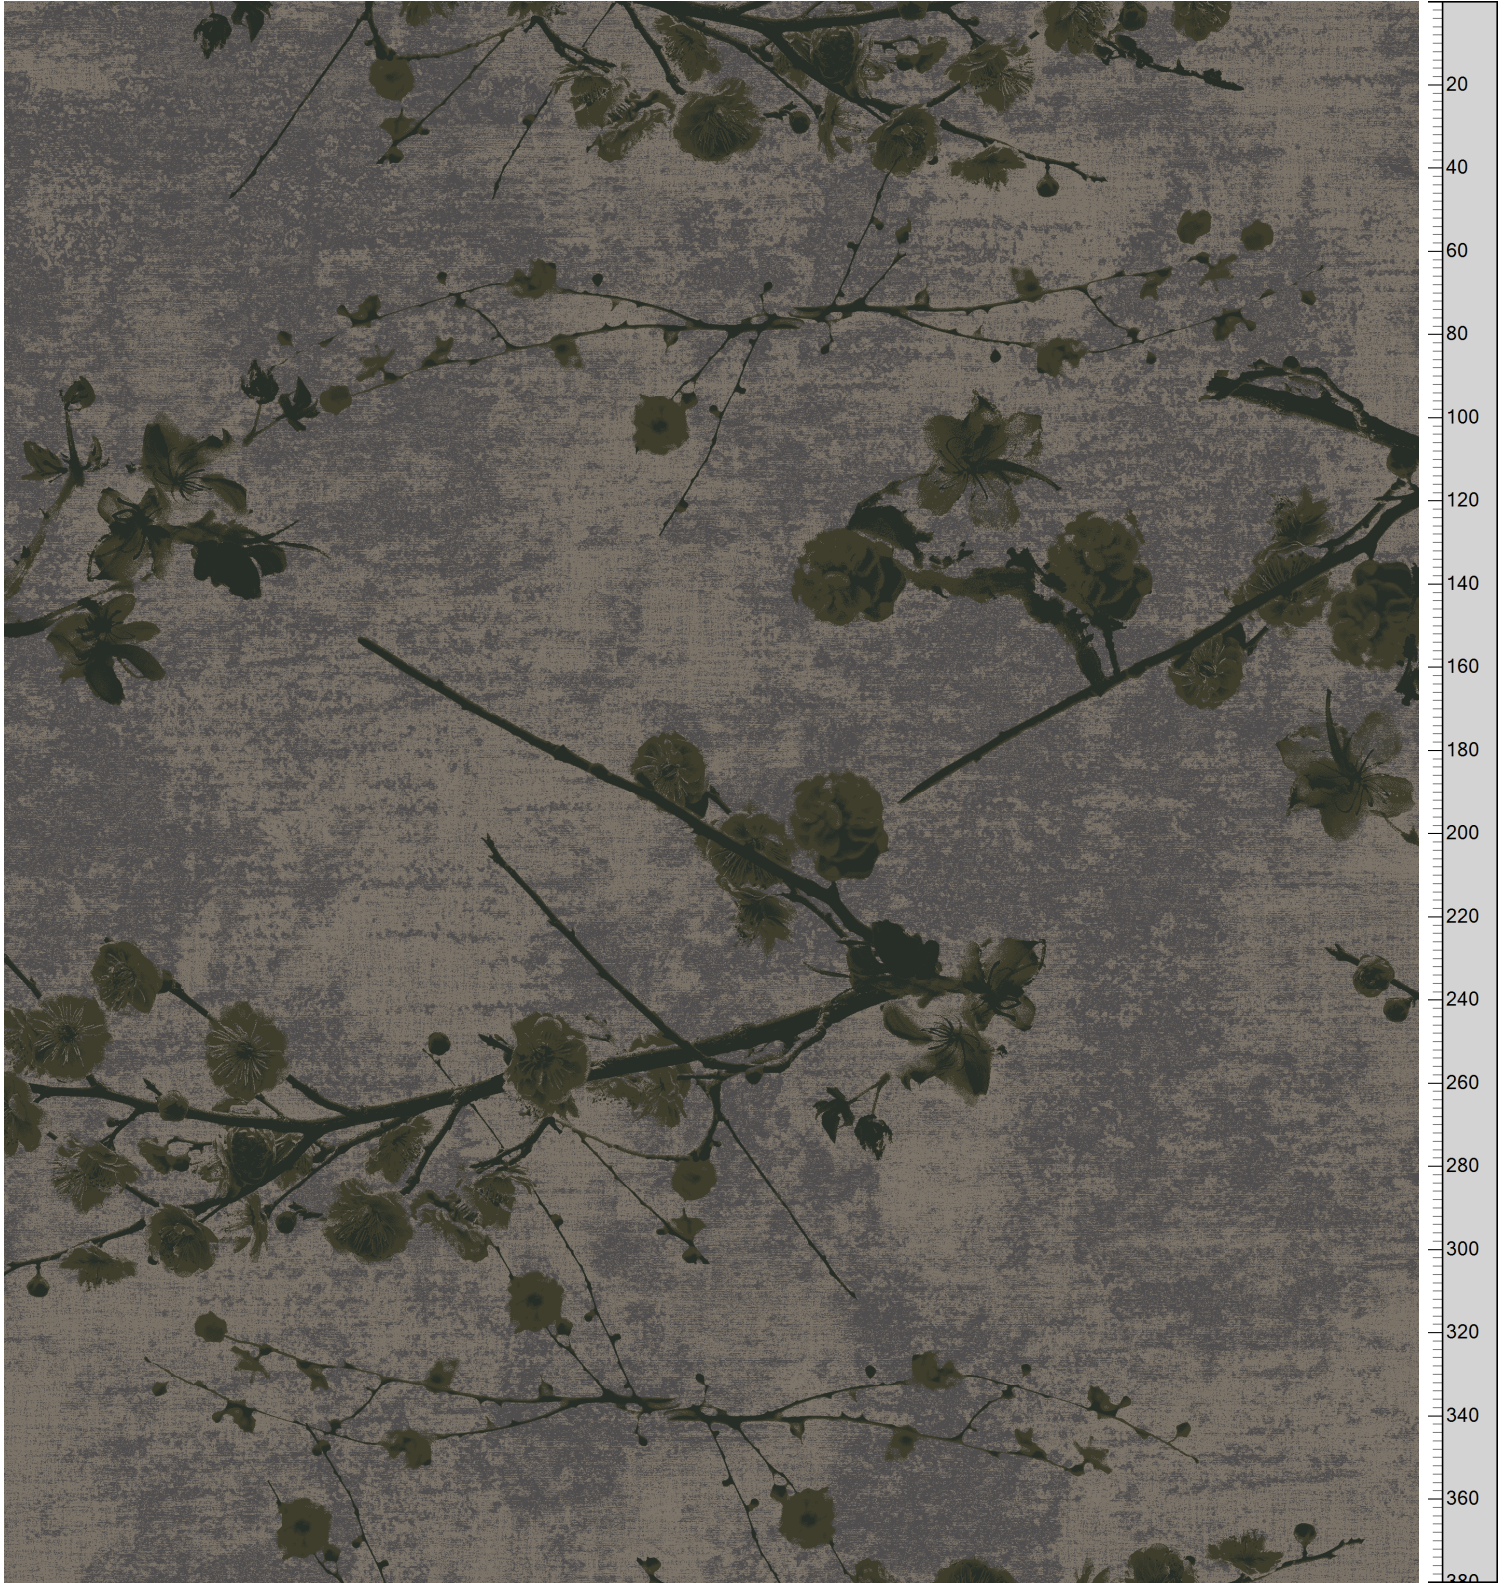

Design: RF52952545
Version: EF36008-6E

Date: 25-NOV-2020 pnp
Copyright: egecarpets a/s - pia
Approved by:

RAWLINE SCALA - VELVET BLOOM
STANDARD PALETTE K5295

Design Size: X=390.14cm Y=780.29cm (Size Shown: X=346.46cm Y=380.37cm)

					
5295AC46E Accent 46	K28603 K5295-3	5295AC13E Accent 13	K28602 K5295-2	5295AC44E Accent 44	K28607 K5295-7

Colors are approximation only. Physical sample must be approved for ordering.
Copyright: egecarpets a/s - pia