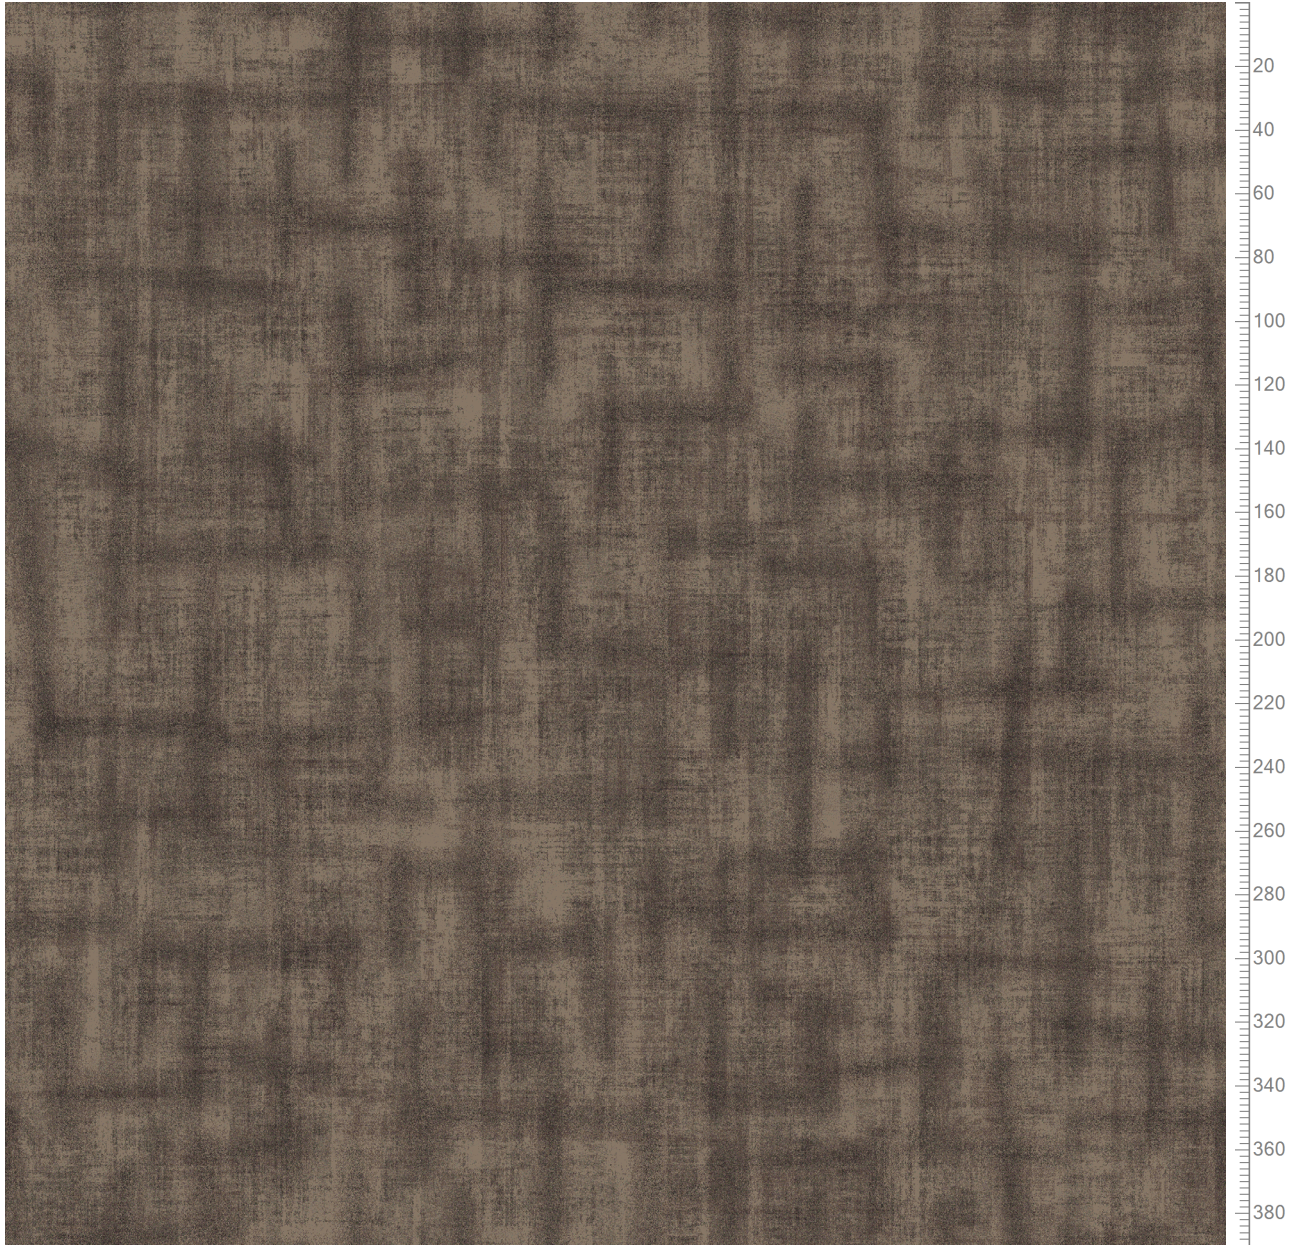

ege	Sku No		Project		Quality	DB	Country	
	0901039		Obscura taupe			0901B	DK	
	Design	Version			Repeat type	Width	Length	
	EF51536	21C			2-ROOMREPEAT	390,1	390,1	
	Design ref.	Colors						
	SHADOWPLAY	5575						
						Base no.	Mod. inst.	
						901		
DESI			Reform, Shadowplay - Obscura TAUPE Broadloom					
Design created by: sif			Overlock: UU0620730					
Date: 1-JUL-2021								
Sku MODIFIED by: dgn								
Date: 23-SEP-2021								

Repeat: X=390,1cm Y=390,1cm (Size Shown: X=390,14cm Y=390,14cm)

Page 1 / 2				K28328	K28329	K28378	K28374	K28366	K28364	K28380	K28379	K27886	K28360	K28367	K28368	
EF51536-21C				5575-BC1	5575-BC2	5575-BC3	5575-BC4	5575-BC5	5575-BC6	5575-BC7	5575-BC8	5575-BC9	5575-BC10	5575-BC11	5575-BC12	
5575				1	2	3	4	5	6	7	8	9	10	11	12	
Color Categorization				0	0	0	0	0	0	0	0	0	0	0	0	0
Wet Factor: 132,3%					22,2%	40,7%	8,7%	14,8%	11,3%	11,3%		17,3%	6,0%			
1		47,31%			47	86										
2		23,98%						47	47			47				
3		12,86%					47					47	47			
4		15,85%					55	55								

Colors are approximation only. Physical sample must be approved for ordering.

Copyright: egecarpets a/s - Desi