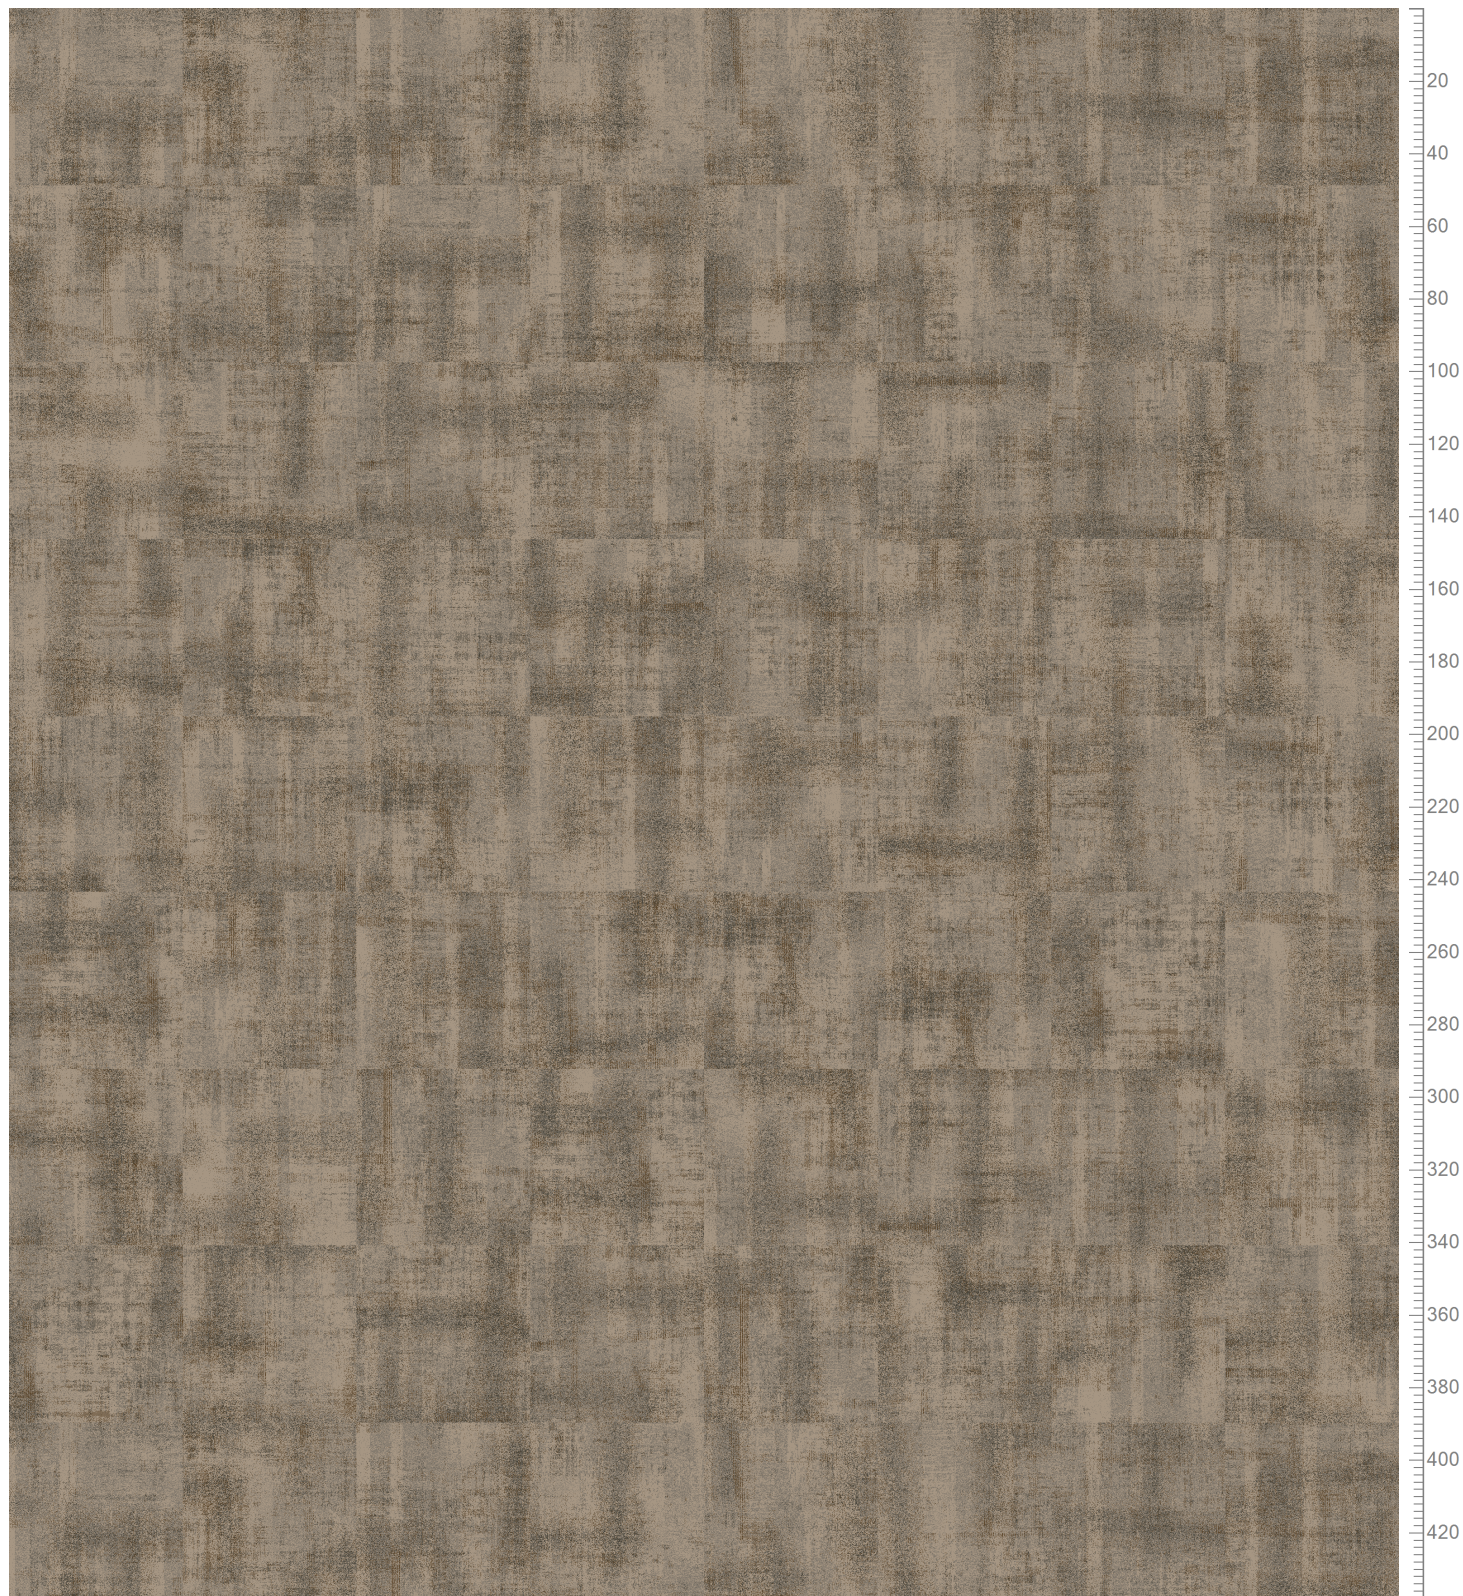

Approved by:

Reform Shadow Play - Dessin Obscura - BEIGE
Standard Palette 5595

Repeat: X=390.1cm Y=390.1cm

| | | | |
|-------------------|-------------------|-----------------------|-----------------------|
| | | | |
| K28601 K5295-1 | K28602 K5295-2 | 5595AC69 Accent 69 | 5595AC27 Accent 27 |