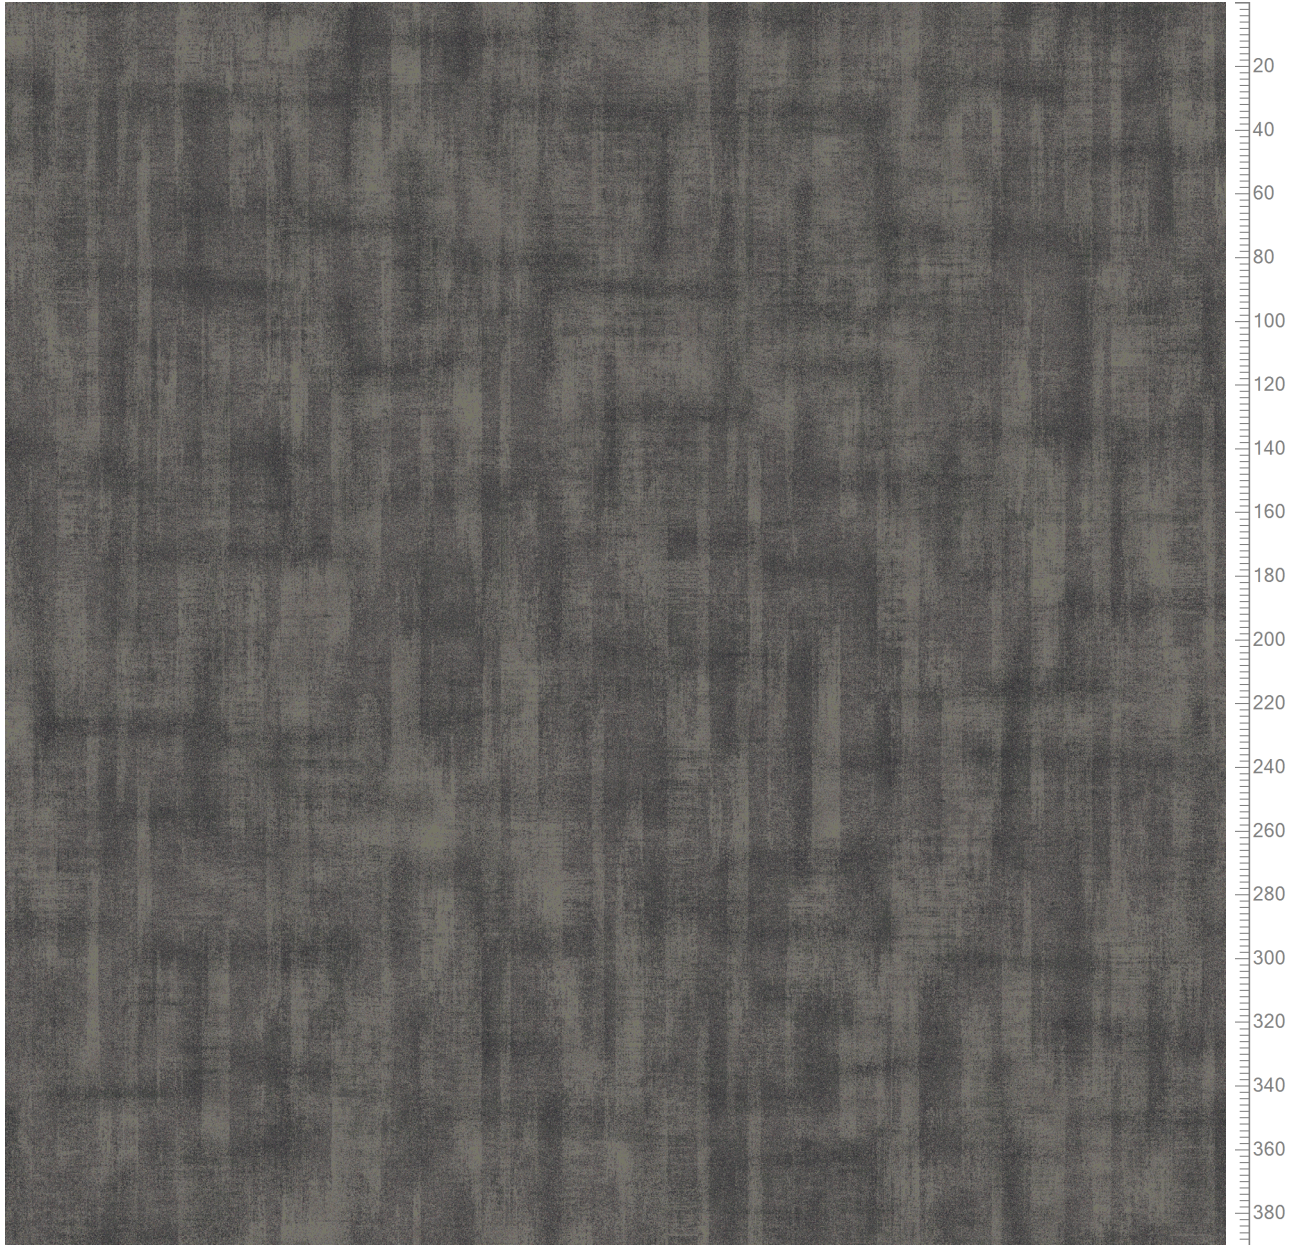

ege	Sku No		Project		Quality	DB	Country	
	0901031		Obscura Stone			0901B	DK	
	Design	Version			Repeat type	Width	Length	
	EF51532	2C			2-ROOMREPEAT	390,1	390,1	
	Design ref.	Colors						
	SHADOWPLAY	5500						
						Base no.	Mod. inst.	
						901		
DESI			Reform, Shadowplay - Obscura Stone Broadloom					
Design created by: sif			Overlock: UU0620740					
Date: 1-JUL-2021								
Sku MODIFIED by: dgn								
Date: 22-SEP-2021								

Repeat: X=390,1cm Y=390,1cm (Size Shown: X=390,14cm Y=390,14cm)

Page 1 / 2				K40501	K40502	K40503	K40504	K40505	K40506	K40507	K40508	K40509	K40510	K40511	K40512
EF51532-2C				5500-BC1	5500-BC2	5500-BC3	5500-BC4	5500-BC5	5500-BC6	5500-BC7	5500-BC8	5500-BC9	5500-BC10	5500-BC11	5500-BC12
5500				1	2	3	4	5	6	7	8	9	10	11	12
Color Categorization				0	0	0	0	0	0	0	0	0	0	0	0
Wet Factor: 133,4%					17,0%	59,5%	43,3%		4,5%				4,5%		4,5%
1		55,93%				86	47								
2		24,27%			47	47	47								
3		9,58%						47					47		47
4		10,23%			55		55								

Colors are approximation only. Physical sample must be approved for ordering.
Copyright: egecarpets a/s - Desi